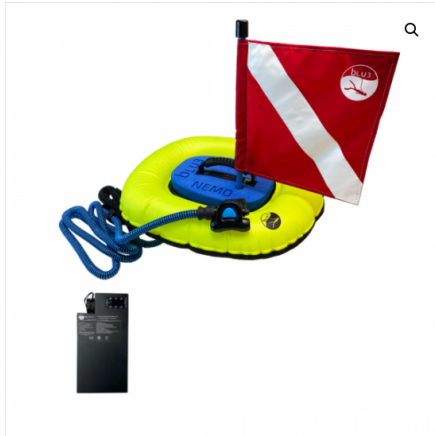

Nemo

Home / BLU3 Systems / Nemo

Nemo

★★★★☆ (40 customer reviews)

\$799.00 – \$1,499.00

Nemo is a compact dive system that supports 1 diver to 10 feet with a rechargeable battery pack that lasts over an hour.