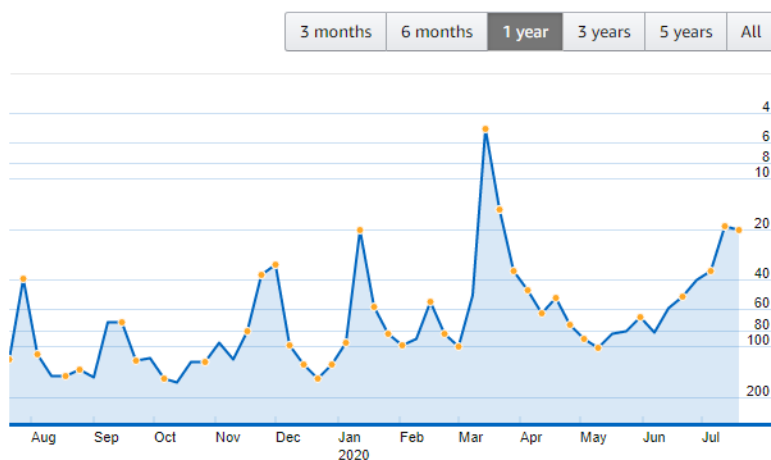

1840 Century Park East
Ste 700
Los Angeles, CA 90067
USA
[See map \(bing.com\)](#)

STARMeter

20 ↓ Down 1 this week

This month ↑ Up 30 | Last 12 months ↑ Up 99

Scale: Logarithmic

[Edit page](#)

People also viewed