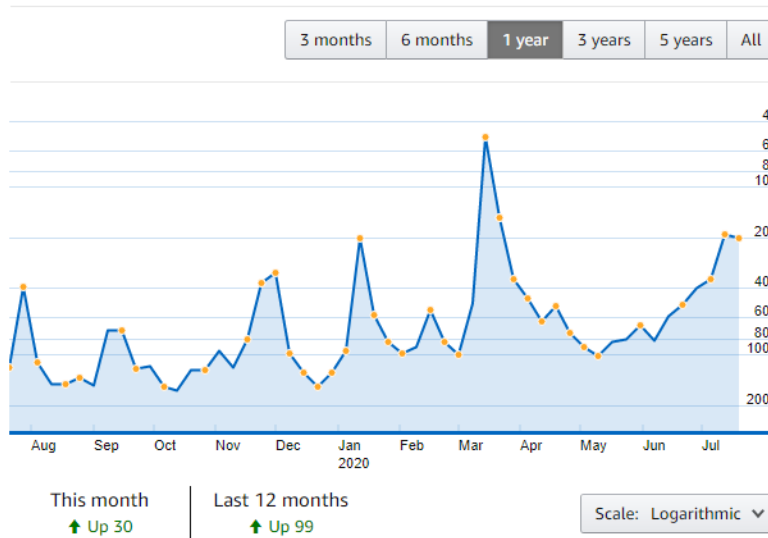

 1840 Century Park East
Ste 700
Los Angeles, CA 90067
USA
[See map \(bing.com\)](#)

STARmeter

 20  Down 1 this week

People also viewed

Name	STARmeter
 Elisabeth Shue Actress	25
 Leonardo DiCaprio Actor	74
 Michael Clarke Duncan Actor	903
 Aaron Schneider Cinematographer	952
 David Morse Actor	2,107