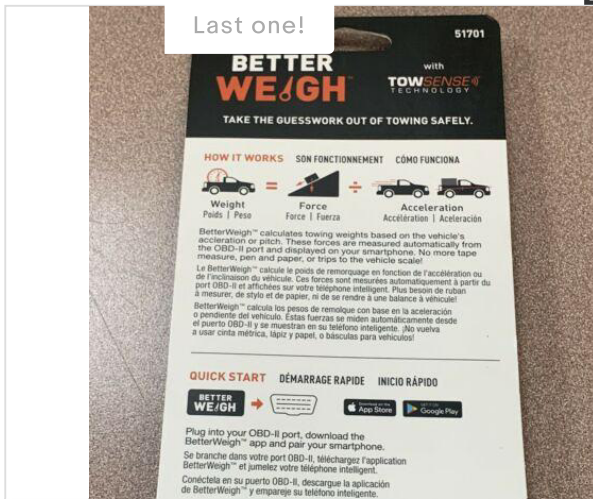

Search for anything

All Categories

eBay eBay Motors Parts & Accessories Car & Truck Parts Exterior

Share

CURT 51701 Betterweigh Mobile Towing Scale With Towsense Technology Obd2 USA

3 product ratings | About this product

Brand new
$89.99

Make an offer:
brand new

Brand new: lowest price

9.99

FREE

Wednes, Jul 22 from
Orlando, Florida

condition
returns, but backed by eBay
back guarantee
sold in last 24 hours

Buy It Now

Add to cart

Watch

Sold by
aybk31_3 (2745)
100.0% Positive feedback

CURT 51701 Betterweigh Mobile Towing Scale With Towsense Technology Obd2 USA

3 product ratings | About this product

Brand new: lowest price

$89.99 FAST 'N FREE

Add to cart

About this product

Product Identifiers

GTIN	0612314047895
BRAND	CURT
MPN	51701
UPC	0612314047895
eBay Product ID (ePID)	23035701620