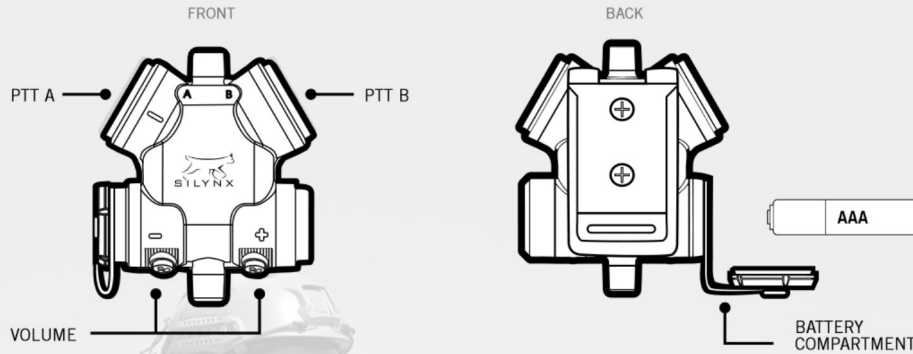

OVERVIEW

CLARUS Smart Tactical Headset System

The CLARUS in-ear headset is the world's smallest and lightest dual-comms tactical headset system. The low-profile CLARUS provides active, combat-proven hearing protection, from both impulse and steady-state noise, and reliable, clear communications. Users can transmit using either an in-ear microphone or boom microphone. Hear-thru technology and sound localization, with user-determined volume settings, ensure that users retain full situational awareness, critical in the combat setting.

The modular CLARUS system supports single or dual comms and is compatible with a wide range of tactical radios, smart phones, and intercom systems (ICS). CLARUS can be powered by tactical radios or its internal AAA battery and can be used for any mission, mounted or dismounted, maritime or airborne. Simple to use, CLARUS is a rugged and dependable headset for the world's most demanding users.

SYSTEM

TECH SPECS

Acoustical Response

Speaker Frequency Spectrum.....	60 Hz to 10,000 Hz
Sound Pressure Level.....	> 115 dB
Max Audio Input Level.....	3Vp-p
Microphone Frequency Range.....	60 Hz to 9,000 Hz
Audio Input Type.....	Single-ended or Differential
Audio Output Level.....	> 3mVrms, 600Ω

Hear-Thru System

- Impulse Noise Protection
- Extended Sound Localization

Battery Life Expectancy

Internal.....	40 Hours AAA
Powered from radio at 5V, 8mA	

Environmental

Operating Temperature.....	-40°C to +72°C
Storage Temperature.....	-40°C to +72°C
Humidity.....	95%
Immersion (Control Box).....	1m for 30min
Immersion (In-Ear Headset).....	1m for 30min

Tested to MIL-STD-810F

Dimensions

Control Box	2.2in (W) x 2.1in (L) x 0.9in (H)

Weight

Control Box.....	119g (excluding battery)
Headset.....	70g

*Specifications are subject to change without notice.