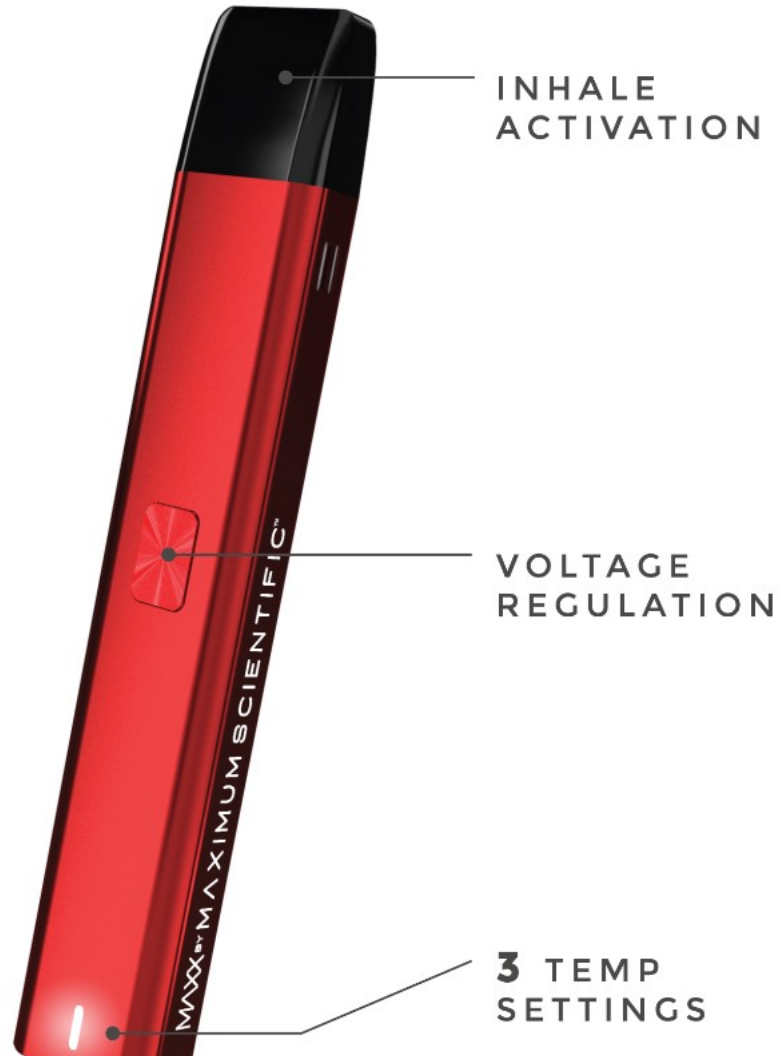

6/05/2020

[HOME](#)

[SHOP BATTERIES](#)

[MAXX NEAR YOU](#)

[BECOME A RETAILER](#)

[CONTACT US](#)

INHALE
ACTIVATION

VOLTAGE
REGULATION

3 TEMP
SETTINGS