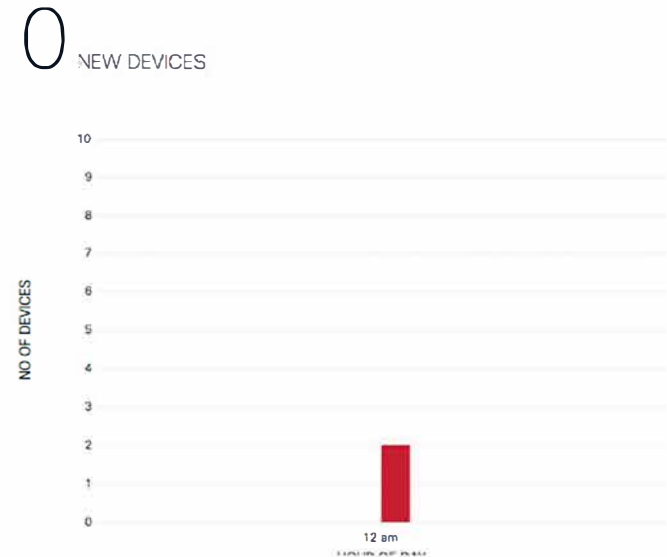

Statistics

Today | This week | This month | Custom

USERS ACTIVE RIGHT NOW -1

Location: DNACDemo

2 DEVICES	2.41 GIB TRAFFIC	0 NUMBER OF CONNECTIONS	0 MIN AVG. VIST DURATION
--------------	---------------------	----------------------------	-----------------------------

Daily Unique Devices

Number of users visiting this location over the day.

Devices By IDP

Distribution based on Identity provider.