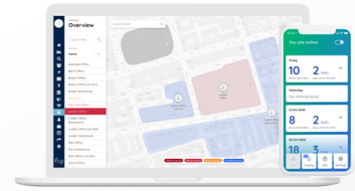

How it Works

1. Setup safe routes

2. Search destination in app

3. Take along the safe route

Using the dashboard, set up the safe routes (e.g. which corridors are one-way)

An employee searches for a destination in the map in the app (e.g. a meeting room)

The app knows which is the safe route and navigates the employee there

Choose your plan

WorkSafe Standard

Available in an App now

- ✓ Contact Tracing (device-to-device)
- ✓ Check-in (on arrival)
- ✓ Check-out (with office hours)
- ✓ Occupancy Manager (building)