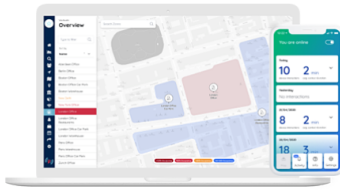

Using the dashboard, set up the safe routes (e.g. which corridors are one-way)