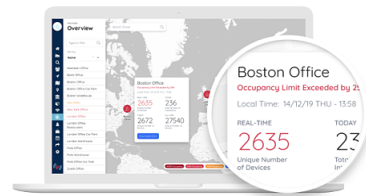

Occupancy Manager

Know how many people are in your building and whether above or below limits you set

[Learn more](#)