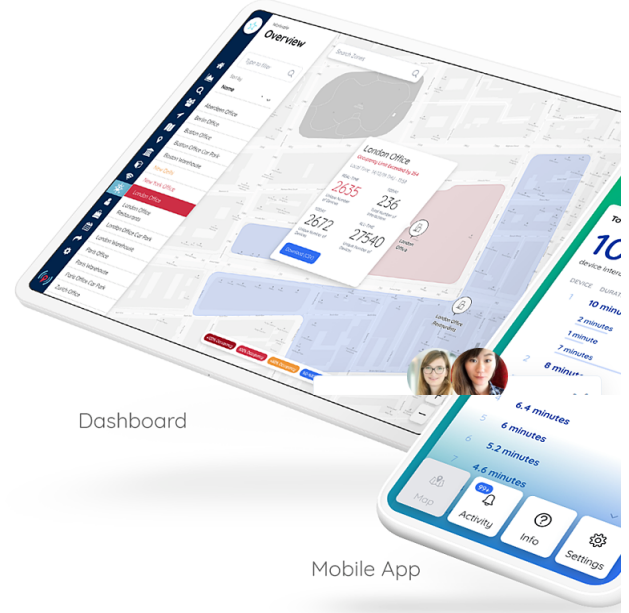

Return to Work with WorkSafe

A complete solution for the office.

Dashboard

Mobile App

Return to work solutions available now.

Contact Tracing

Who came into contact with who? Phone to phone proximity detection when in the office

[Learn more](#)

Occupancy Manager

Know how many people are in your building and whether above or below limits you set

[Learn more](#)

Congestion Supervisor

Cleaning Monitor

Wayfinding Navigator

Know which areas get congested to optimise the layout of the office and minimise times of congestion

Available in an App now

- ✓ Contact Tracing (device-to-device)
- ✓ Check-in (on arrival)
- ✓ Check-out (with office hours)
- ✓ Occupancy Manager (building)

Get started for \$99

[Subscribe](#)

[Compare plans](#)