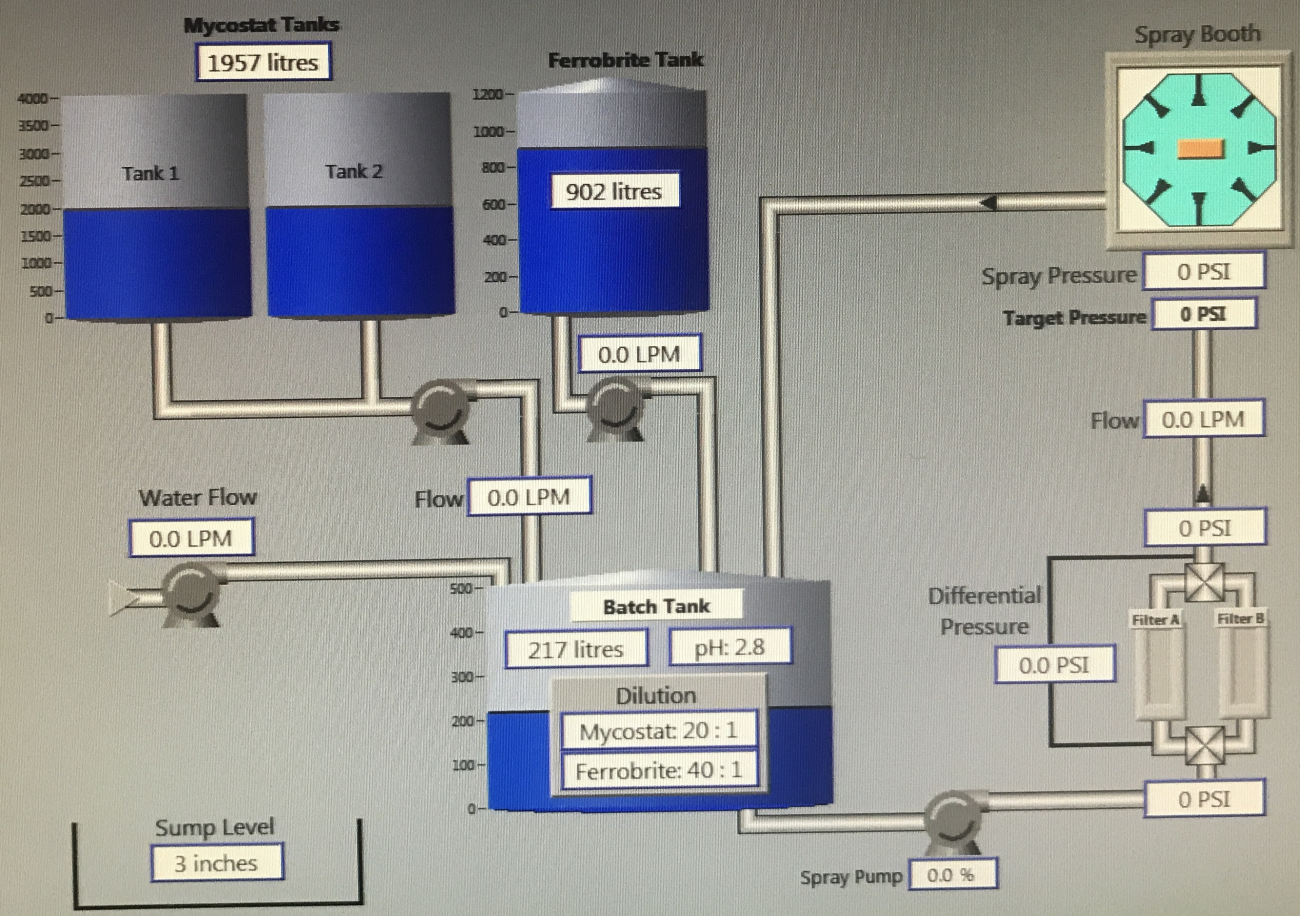

**Warnings**

- High Press Pump OR
- Mist Elim OR
- Vibro OR
- Water Line Sol OR
- Mycos Pump OR
- Defoamer Pump OR
- Ferro Meter Pmp OR
- Sump Pump OR
- Filter Tray OR
- Water Valve OR
- Spray Line Low Flow
- Spray Line High Flow
- Spray Line Filter Blockad
- Ferrobrite pH
- Spray Line Standby
- Spray Not Ready for Auto
- VFD #1 at Max Speed
- Manual Spray Mode

**Alarms**

- CI Power OR
- Manual OR
- Mista Fault
- Mix Tank Auto Mix
- Line Filter Blocked
- Line Pressure Low
- Line Pressure High
- Line Flow Low
- Line Flow High
- Sump High
- Mycos Tank Low
- Mycos Tank High
- Mix Tank Low
- Mix Tank High
- VFD Faulted
- Mist Elim Fault
- Vibroscreen Fault

Species **Kiln Dried**

Spray Mode **Pres by Speed**

Pump Control **Remote**

Feed Speed **484 FPM**

- TRENDS
- PROCESS**
- SETUP
- HISTORY
- MAINTENANCE
- NOTES
- SYSTEM SETTINGS

CLEAR ALARMS

ALARM DETAILS

OPEN ERROR FILE