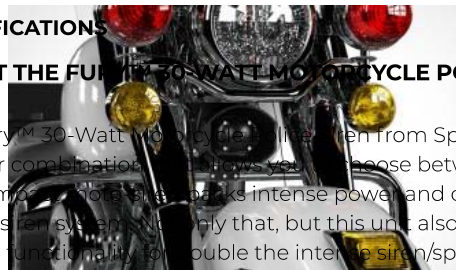

## APPLICATION PHOTOS

SPECS

WHAT'S INCLUDED

LITERATURE

**SPECIFICATIONS**

**ABOUT THE FURY™ 30-WATT MOTORCYCLE POLICE SIREN & SPEAKER ALL-IN-ONE SYSTEM**

The Fury™ 30-Watt Motorcycle Police Siren from SpeedTech Lights is here! This unit is an all-in-one motorcycle siren and speaker combination that gives you a choice between a variety of siren tones and air horns. With a powerful 30-watt output, this compact motorcycle siren packs intense power and can function as a single all-in-one siren & speaker unit, or as a basic speaker for any siren system. Why that, but this unit also allows you to connect a secondary police motorcycle siren to it for "master & slave" functionality to double the intense siren/speaker output.

This unit is the perfect motorcycle police siren for any police bike. With an L-bracket included for mounting this siren/speaker, you have great flexibility when mounting this unit. Because it is so compact, you can even use it for your emergency vehicle siren and speaker application, not just as a motorcycle siren.

This Fury™ Police Moto-Siren comes with the trusted SpeedTech Lights 5-year warranty. It's rugged, durable, weatherproof, and built to last. Check out the Motorcycle Police Siren Control Box offered as an optional drop-down add on for an easy way to connect this unit for easy installation and functionality.