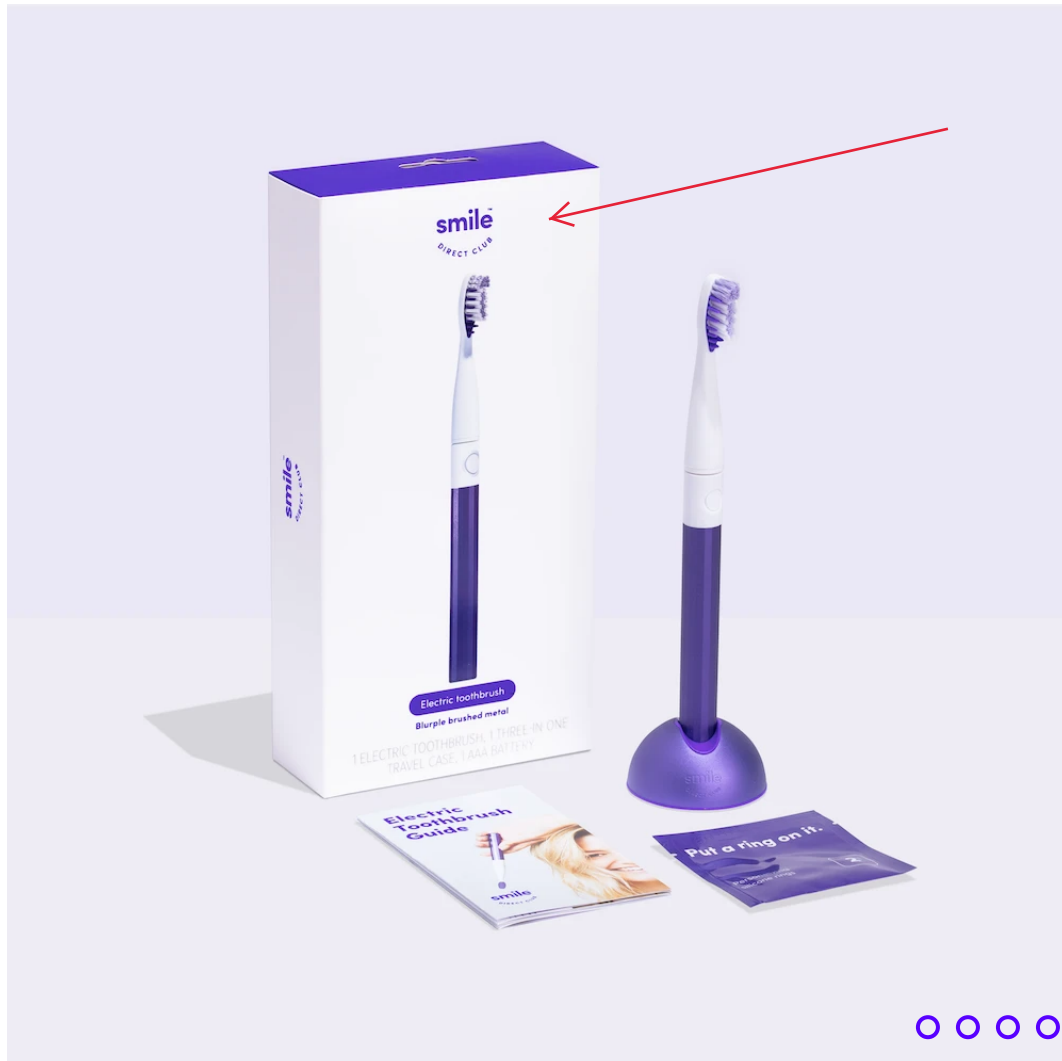

Here's something to smile about. Get free shipping on all orders over \$50.

Oral Care / Electric Toothbrush

Electric Toothbrush

\$25.00

★★★★★ 93 Reviews

\$25.00

Blurple

QTY

1

Free shipping for orders over \$50

Add to Cart

Your soon-to-be favorite toothbrush includes all the bells and whistles – without the high cost. Its unique 3-bristle blend softly scrubs and deeply cleans your teeth 50% better than a manual toothbrush, with a quadrant timer to guide even brushing all around. The angled brush head can reach even the shyest molar, and the tongue scraper will help you say bye-bye to bad breath.