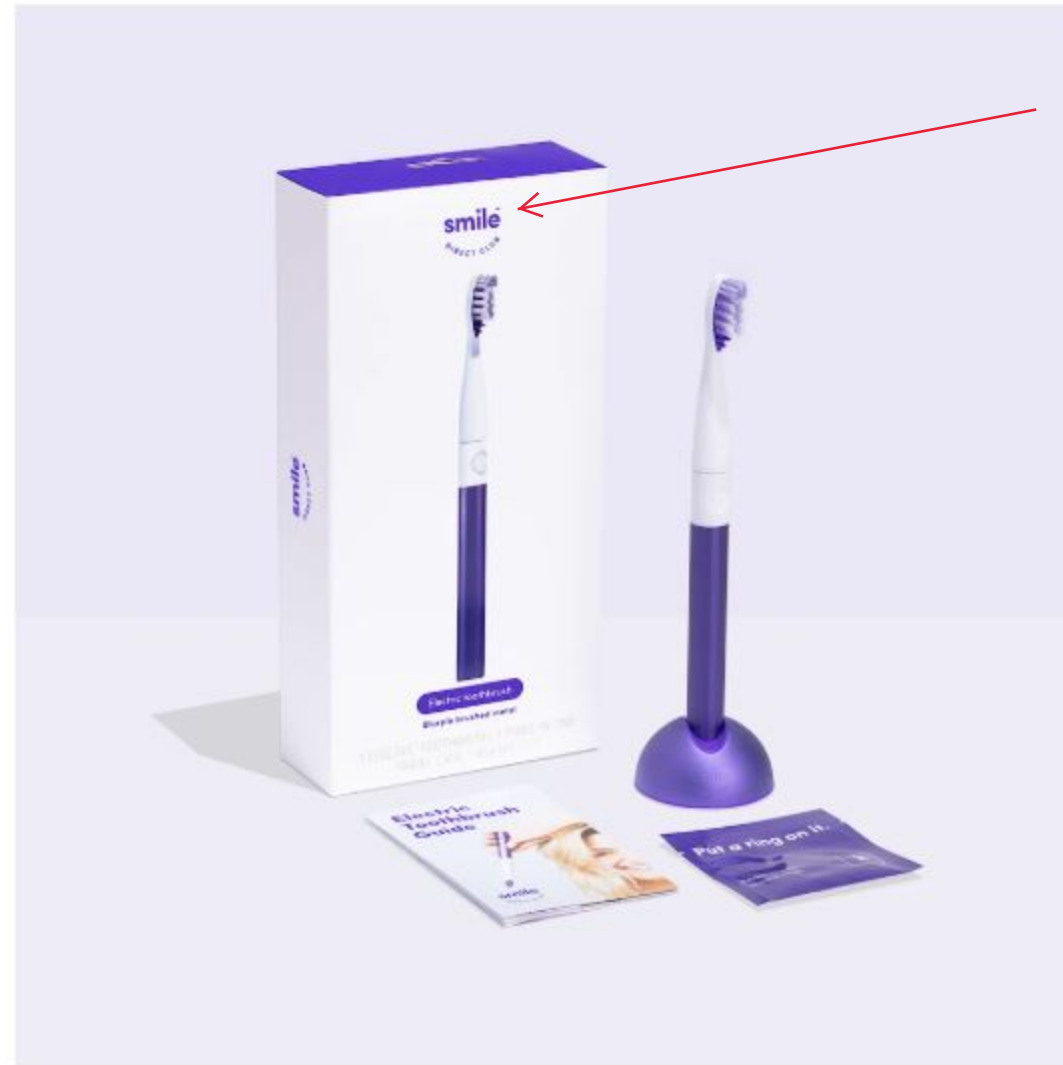

Oral Care / Electric Toothbrush

Electric Toothbrush

\$25.00

★★★★★ 93 Reviews

Blurple

QTY

1

Free shipping for orders over \$50

Add to Cart

Your soon-to-be favorite toothbrush includes all the bells and bristles – without the high cost. Its unique 3-bristle blend softly scrubs and deeply cleans your teeth 50% better than a manual toothbrush, with a quadrant timer to guide even brushing all around. The angled brush head can reach even the shyest molar, and the tongue scraper will help you say bye-bye to bad breath.