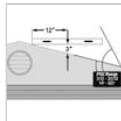

Sun-Tek Fixed Tempered Skylight (Actual: 31-in x 55-in)

3 Ratings

4.3 Average

100%

Recommend this product

Community Q&A

[View Now](#)

Installed product image includes the product only and does not include any roofing or roofing support materials

$282.69

- Flashing is built in so there is no need for an extra flashing kit
- Includes a 4-in flange with optional water diversion channels or flat flange
- 20 Year limited warranty

Rough Opening Length (Inches)

46.5

Rough Opening Width (Inches)

22.5

Feedback