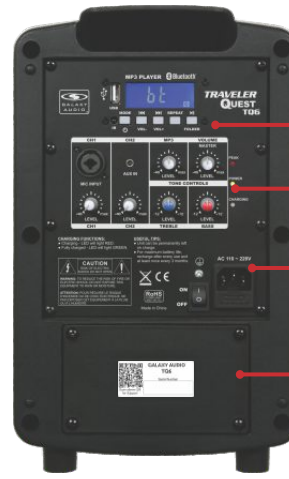

Features of the TQ6 include a built-in 30 watt amplifier with an 6" woofer, 1" horn, one XLR/1/4" Combo input with its own volume control, one 1/8" Aux input with its own volume control, a treble control, bass control, master volume control, and built-in media player with its own volume control. The built-in media player enables playing audio from a USB drive, or from a Bluetooth® enabled device. Features also include an integrated handle for easy transportation and a 1-3/8" (35 mm) socket for stand mounting.

TQ6

Specifications

Output/Peak: 30 Watt
Max SPL: 94 dB @ 1m
Frequency Response: 90Hz ~ 17KHz
Battery: 12V, 2.8Ah * 1 (Lead-Acid) Rechargeable Battery
Battery Operation: 15 Hours†
Battery Charging: 7 ~ 8 Hours
Speaker: 6" LF Woofer, 1" Horn
Audio Input: XLR/1/4" Combo, 1/8" Aux Input, Bluetooth, USB Input
Power Requirements: Internal 110-220VAC 50/60 Hz Power Supply
Master Controls: Master Volume, Treble Level, Bass Level, CH1 Volume, CH2 Volume, MP3 Volume
MP3 Player Controls: Power/Mode, Play/Pause, Repeat, Skip Forward/Volume Up, Skip Backward/Volume Down
Indicators: Power LED, Charging Status LED, Peak LED
Bluetooth Operating Distance: Tested to 100' (Under Optimum Conditions)
Stand Mountable: 1-3/8" (35 mm) Speaker Stand
Dimensions: 13.75" x 9.25" x 8.5" (349.3 x 235 x 216 mm)(HxWxD)
Weight: 9.35 lbs (4.24 kg) (battery included)