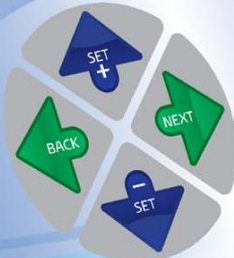

Vacuum
Therapy

Dermotonus Slim

ON

START
STOP

IPX0