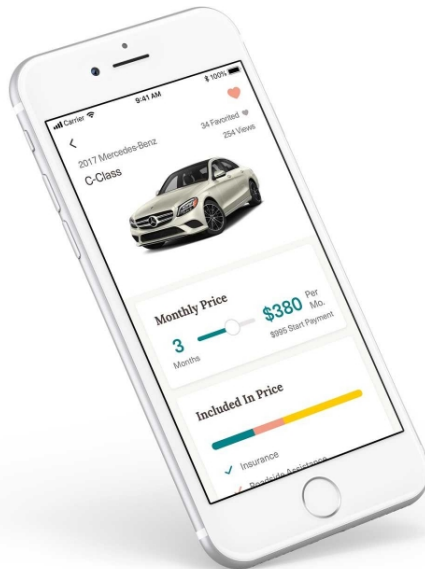

\$475
per mo.

2015 Nissan
Altima

\$375
per mo.

2016 Nissan
Sentra

\$360
per mo.

[Browse Cars](#)

[Join the Waitlist](#)

[FAQ](#)

Mileage
27,655

Ext Color
 Int Color

Mileage
36,589

Ext Color
 Int Color

Mileage
38,242

Ext Color
 Int Color

2017 Nissan
Sentra

\$375
per mo.

Mileage
30,839

Ext Color
 Int Color

[Browse Cars](#)

What is Turn?

Turn provides access to well-maintained previously leased vehicles on terms that suit your needs.

Insurance

Maintenance

Roadside Assistance

[Browse Cars](#)

Don't Compromise

With a Turn subscription you can get a car you actually
want.

[Browse Cars](#)

Easy Payments

Manage all your payments through your phone. No need to worry about monthly paperwork or paying bills.