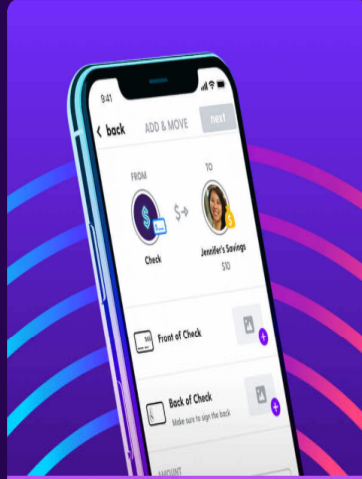

GAS HOLDS INSTANTLY CREDITED

Receive your refund immediately after swiping at any gas pump.

MOBILE CHECK DEPOSIT

Easily deposit checks by taking a photo with your phone.

FDIC INSURED UP TO 250k

Your money is safe and secure with Current and our bank partners.