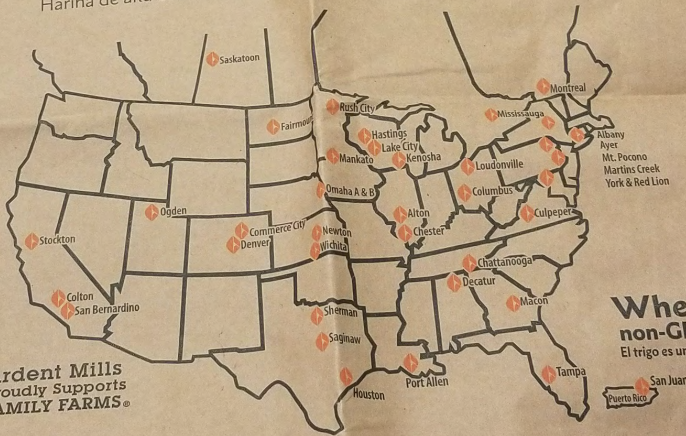

POWERFUL™ Premium Clear Flour Harina Clear de Alta Calidad

Premium quality flour milled daily in our community mills.
Harina de alta calidad molida diariamente en nuestros molinos locales.*

Wheat is a non-GMO grain.
El trigo es un grano non-GMO.

*No todas las variedades de grano son procesadas en cada molino.
Mapa actualizado a partir de Septiembre 2016

DO NOT EAT OR PLAY WITH RAW FLOUR, DOUGH OR BATTER

WASH HANDS, UTENSILS & SURFACES AFTER HANDLING.

NO CONSUMA NI JUEGUE CON HARINA, MASA O MEZCLA CRUDA, LAVE SUS MANOS, UTENSILIOS Y LAS SUPERFICIES DESPUÉS DE LA MANIPULACIÓN.

NET WT / PESO NETO 50 LB (22.68kg)