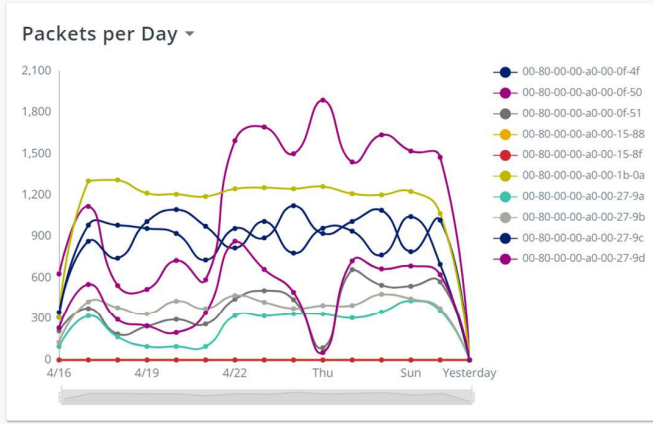

- Dashboard
- Network
- Application Netwo...
- Gateways
- Policies
- Network Profiles
- Device
- End-Devices
- Device Groups
- Operations

527  
Daily Average

97,438  
Uplinks

97,752  
Downlinks

Last packet received by: