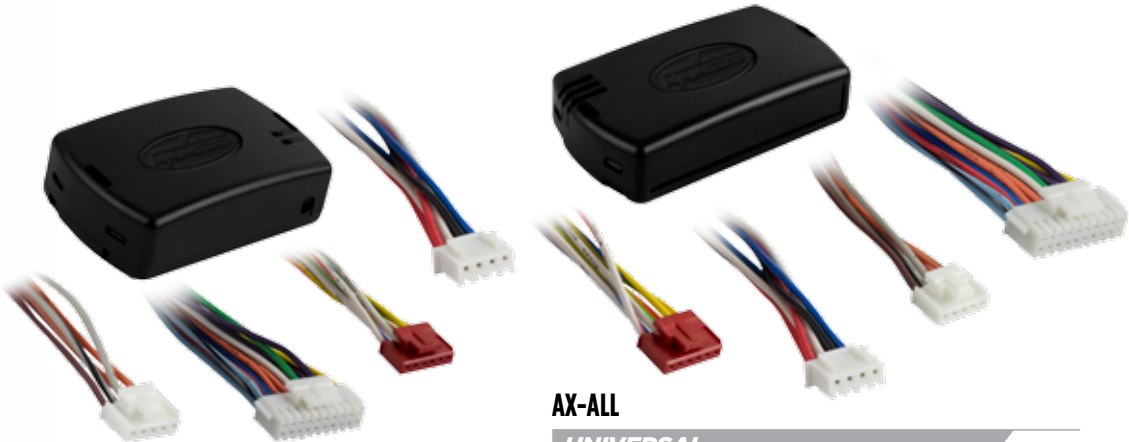

AXXESS START

REMOTE START &
SECURITY INTEGRATION

Alarm/Remote Start Program

Axcess offers solutions for adding an alarm and/or remote starter to your vehicle. Depending on the option you choose you can either get the full package in one product or piece together what options you would like. There is even an option for some vehicles to use your factory OEM keyless remote with the system. You can have the ability to start your vehicle from hundreds of feet away. Some other features include, trunk release, ability to change the run time of the remote start, parking light and interior lighting status confirmation, and 3X lock start and stop when using factory OEM remotes.

AX-ALL

UNIVERSAL

LOW CURRENT REMOTE START, CONVENIENCE, SECURITY AND IMMOBILIZER INTERFACE MODULE

- Outstanding coverage with over 3000 pre-loaded vehicles configurations & their various trim levels
- Remote starts over 500 different vehicles (80% most popular) as a standalone unit
- Secure over 2000 vehicles with its built in alarm using an aftermarket or factory FOB
- Compatible with Ford My Key
- Compatible with Dcryptor
- Internet updatable
- No key required for operation
- Most powerful module for the size
- ARM 32 bit processor with 256K memory
- 3 diagnostic/troubleshooting LEDs
- Isolated CAN connector
- Multi CAN (3 onboard SAE transceivers)
- Multi relays (3 onboard NC circuit)
- 7 additional network ports
- Low current T-Harness compatible
- A shop material saver
- A time saver

AX-ST

UNIVERSAL

ALARM, REMOTE STARTER COMBO

- 65% smaller than any other RSU/ALARM
- 8 PIN High power connector
- Dual stage electromagnetic shock sensor input
- Siren and horn output
- (+/-) selectable parking lights output
- Keyless entry
- Trunk / hatch release
- Hood status monitoring
- RS232 data-link port
- 2 one-way remotes included
- Shock sensor and siren included