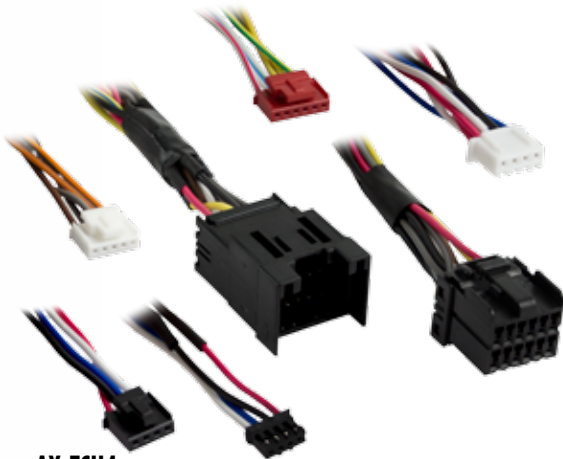

AX-ST

UNIVERSAL

ALARM, REMOTE STARTER COMBO

- 65% smaller than any other RSU/ALARM
- 8 PIN High power connector
- Dual stage electromagnetic shock sensor input
- Siren and horn output
- (+/-) selectable parking lights output
- Keyless entry
- Trunk / hatch release
- Hood status monitoring
- RS232 data-link port
- 2 one-way remotes included
- Shock sensor and siren included

- 65% smaller than other RSU/ALARM
- 8-Pin High power connector
- Dual Stage shock sensor input(Sold Separately)
- Siren and Horn output
- (+/-) Selectable parking lights
- Keyless Entry
- Trunk/Hatch release
- Hood Status monitoring

AX-ONE-01

UNIVERSAL

ALARM | BYPASS | REMOTE STARTER ALL-IN-ONE

- Most powerful unit of the industry
- Dual processor with 256K+ memory
- 3 diagnostic/troubleshooting LEDs
- Alarm-Starter built-in
- Include all options of the AX-ALL
- 5 onboard high power relays
- T-Harness compatible
- A tremendous shop material saver

Remote Start T-Harness

AX-TCH4

CHRYSLER 2008-2013

T-HARNESS

AX-TCH5

CHRYSLER 2005-2012

T-HARNESS

AX-TCH6