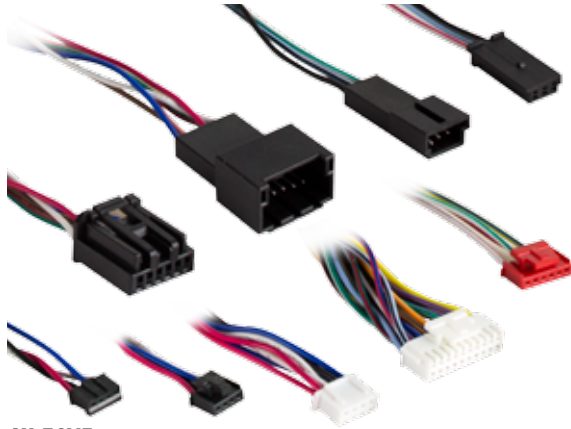

AX-ONE-01

UNIVERSAL

ALARM | BYPASS | REMOTE STARTER ALL-IN-ONE

- Most powerful unit of the industry
- Dual processor with 256K+ memory
- 3 diagnostic/troubleshooting LEDs
- Alarm-Starter built-in
- Include all options of the AX-ALL
- 5 onboard high power relays
- T-Harness compatible
- A tremendous shop material saver

Remote Start T-Harness

AX-TCH4

CHRYSLER 2008-2013

T-HARNESS

AX-TCH5

CHRYSLER 2005-2012

T-HARNESS

AX-TCH6

CHRYSLER 2011-2014

T-HARNESS

AX-TFR1

FORD 2010-2014

T-HARNESS

AX-TGM1

GM 2010-2014

T-HARNESS

AX-TGM2

GM 2007-2013

T-HARNESS

Remote Start T-Harness

AX-TGM3

GM 2014-2015

T-HARNESS

AX-TGM4