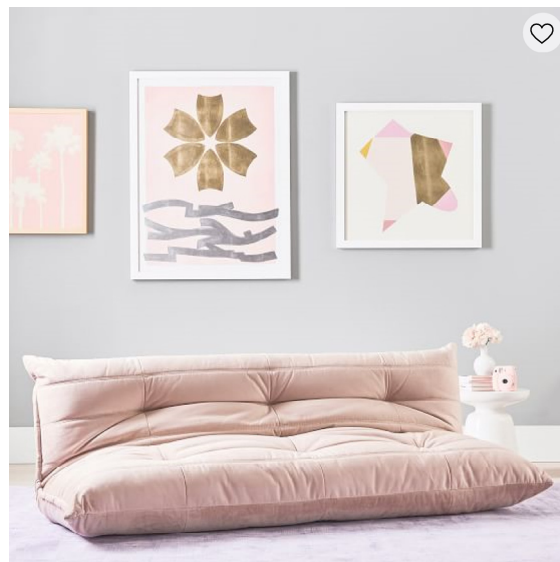

EARN $25 IN REWARDS FOR EVERY $250 SPENT** WITH THE POTTERY BARN CREDIT CARD! [LEARN MORE >](#)

POTTERY BARN PB/APT PB MODERN | BABY BABY KIDS TEEN DORM Williams Sonoma WS Home west elm Rejuvenation Mark and Graham | Ship To:

SIGN IN KEY REWARDS TRACK YOUR ORDER

PBteen

What are you looking for?

New Furniture Bedding Rugs + Windows Bath + Beach Lighting Decor Luggage + Bags Gifts Dorm PBteen Outlet Sale

One Day Premier Event! Save Up to 70% Across Our Family of Brands

Today Only! 25% Off Your Order + Free shipping with code: SPRING25* *Exclusions Apply.

Flip Floor Sleeper (71.75")

PLEASE SELECT COLOR:

~~$490 — $529~~

Sale $319.99 — $529

Delivery Surcharge: Up To $30

Unlimited Flat Rate Delivery

QTY

ADD TO CART

ADD TO WISHLIST

POTTERY BARN

Earn $25 in rewards* for every $250 spent with your Pottery Barn Credit Card.

1234 5678 9012 3456
JANE WILLIAMS

[Learn More](#)

[VIEW LARGER](#)

Roll Over Image to Zoom

Share Your Style | #mypbteen
[Add a Photo](#)

Like 36 Tweet Save 696 Email a friend

OVERVIEW

You choose the upholstery! With a choice of our supersoft faux fur or our luxe faux leather, this cozy sleeper is as comfy as your favorite sweater. Plus, it can adjust to four different positions for super convenient transformations.

HOW IT'S CONSTRUCTED

- Made of a mechanism frame, foam and fabric.
- BPA, Phthalate and lead free.

KEY PRODUCT POINTS

- Sleeper is adjustable.
- Imported.

DIMENSIONS + CARE

SHIPPING & RETURNS

Related Searches

- Comfortable Ottoman Sleeper
- 35 Inch Furniture
- Imported Back Chair
- Imported Cushion Chair
- Leather Chair
- Woven Furniture

Related Products

Chair + Half Sleeper (64")

This quick-change artist is a chair by day, ...

[View More >>](#)

Chesterfield Chair + Half Sleeper (64")

[View More >>](#)

Cushy Lounger

Configure your hangout space your way with our ...

[View More >>](#)

SHOP OUR FAMILY OF BRANDS:

POTTERY BARN

PB/APARTMENT

pottery barn baby

pottery barn kids

PBteen

PBdorm