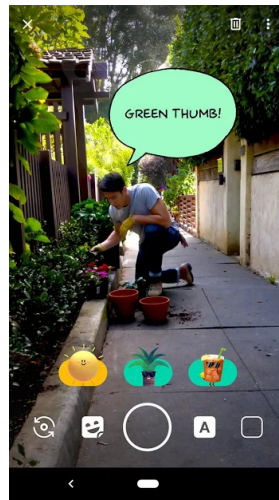

# Playground (was AR Stickers)

Google LLC Entertainment

4,229

Everyone

Add to Wishlist

Install

Playground is a new mode in your camera that helps you create and play with the world around you. Make your photos and videos come alive with Playmoji, characters that react to you and to each other. Add stickers that animate around you and fun captions that put words where the action is. Playground understands your world, making smart suggestions to help you express yourself in the moment and bring your story to life. Playground requires the latest version of ARCore (<https://goo.gl/77tPbU>) to be installed first.