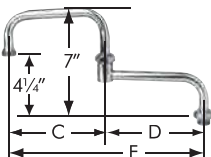

Conversion Adapters

B-0412

Rigid to Swivel

B-0413

Swivel to Rigid

B-0414

Gooseneck Coupling

Swing Nozzles and Goosenecks

Rigid Gooseneck

Model	D	H	K
119X	2 3/4"	8 3/4"	5 1/4"
120X	5 1/2"	10 1/4"	5 5/16"
122X	5 1/2"	11 1/2"	6 1/2"
123X	5 1/2"	12 1/2"	7 7/16"
129X	8 3/8"	11 3/4"	5 1/2"

Swivel Gooseneck

Model	D	H	K
131X	2 13/16"	4 3/4"	2 9/16"
132X	2 5/8"	9 1/16"	5 9/16"
133X	5 11/16"	10 11/16"	6 3/8"
135X	8 3/4"	12 1/16"	5 9/16"

Swing Nozzle

Model	A	B
059X	6"	2 5/16"
060X	8"	2 13/16"
061X	10"	3 13/16"
062X	12"	4 5/16"
063X	14"	4 13/16"
064X	16"	5 13/16"

Double-Joint Nozzle

Model	C	D	E
066X	6"	6"	12"
067X	6"	9"	15"
068X	6"	12"	18"
069X	12"	12"	24"

Many outlets available for nozzles shown above. Check our G-9 catalog.

Hose Adapter Chart

When specified, these adapters will be provided in place of the 1/2" NPT male adapter normally furnished

052A	1/4" NPT female
053A	3/8" NPT male (Chicago)
054A	3/8" NPT female
055A	1/2" NPT male (standard)
056A	1/2" NPT female
057A	3/4" NPT male
058A	3/4" NPT female
059A	Garden hose female
172A	1/4" NPT male (Fisher)
098A	Connect two hoses