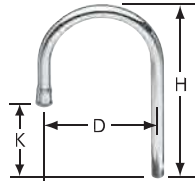

Order B-WH4K Parts Kit
(includes Hot and Cold)

Pivot Action Metering Handle

PA-H Hot, with retaining nut and spanner bit
PA-C Cold, with retaining nut and spanner bit
PA-B Blank, with retaining nut and spanner bit

Conversion Adapters

B-0412

Rigid to Swivel

B-0413

Swivel to Rigid

B-0414

Gooseneck Coupling

Swing Nozzles and Goosenecks

Rigid Gooseneck

Model	D	H	K
119X	2 3/4"	8 3/4"	5 1/4"
120X	5 1/2"	10 1/4"	5 5/16"
122X	5 1/2"	11 1/2"	6 1/2"
123X	5 1/2"	12 1/2"	7 7/16"
129X	8 3/8"	11 3/4"	5 1/2"

Swivel Gooseneck

Model	D	H	K
131X	2 13/16"	4 3/4"	2 9/16"
132X	2 5/8"	9 1/16"	5 9/16"
133X	5 11/16"	10 11/16"	6 3/8"
135X	8 3/4"	12 1/16"	5 9/16"