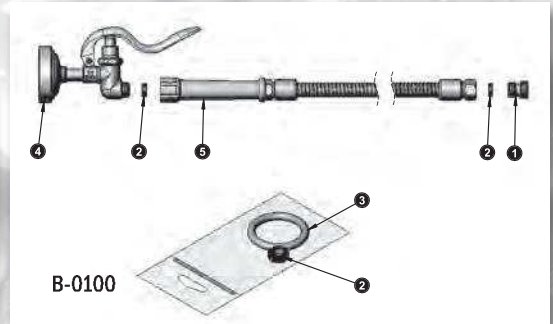

RELIABILITY BUILT IN™

P-8 PARTS CATALOG

T&S Brass and Bronze Works, Inc.

Handles

Lever Handle

001636-45 Cold
001637-45 Hot
001638-45 Blank

Order B-9K Parts Kit
(includes Hot and Cold)

Four Arm Handle

002521-45 Handle only
001660-45 Cold
001661-45 Hot
000059-45 Lab Handle
001147-45 Black Handle

Dome Lavatory Handle

001784-40 Cold
001783-40 Hot
(no index or screw)

Wrist-Action Handle 4"

B-WH4C Cold
B-WH4H Hot
(above include button & screw)
B-WH4 Handle only