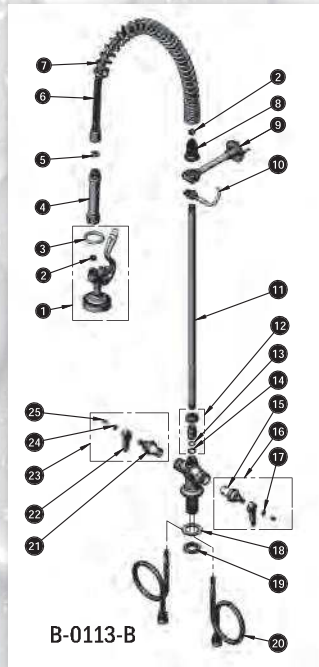

RELIABILITY BUILT IN™

P-8 PARTS CATALOG

T&S Brass and Bronze Works, Inc.

Handles

Lever Handle

001636-45 Cold
001637-45 Hot
001638-45 Blank

Order B-9K Parts Kit
(includes Hot and Cold)

Four Arm Handle

002521-45 Handle only
001660-45 Cold
001661-45 Hot
000059-45 Lab Handle
001147-45 Black Handle

Dome Lavatory Handle

001784-40 Cold
001783-40 Hot
(no index or screw)

Wrist-Action Handle 4"

B-WH4C Cold
B-WH4H Hot
(above include button & screw)
B-WH4 Handle only

Order B-WH4K Parts Kit
(includes Hot and Cold)

Pivot Action Metering Handle

PA-H Hot, with retaining nut and spanner bit
PA-C Cold, with retaining nut and spanner bit
PA-B Blank, with retaining nut and spanner bit

Rigid Gooseneck

Model	D	H	K
119X	2 3/4"	8 3/4"	5 1/4"
120X	5 1/2"	10 1/4"	5 5/16"
122X	5 1/2"	11 1/2"	6 1/2"
123X	5 1/2"	12 1/2"	7 7/16"
129X	8 3/8"	11 3/4"	5 1/2"

Swivel Gooseneck

Model	D	H	K
131X	2 13/16"	4 3/4"	2 9/16"
132X	2 5/8"	9 1/16"	5 9/16"
133X	5 11/16"	10 11/16"	6 3/8"
135X	8 3/4"	12 1/16"	5 9/16"