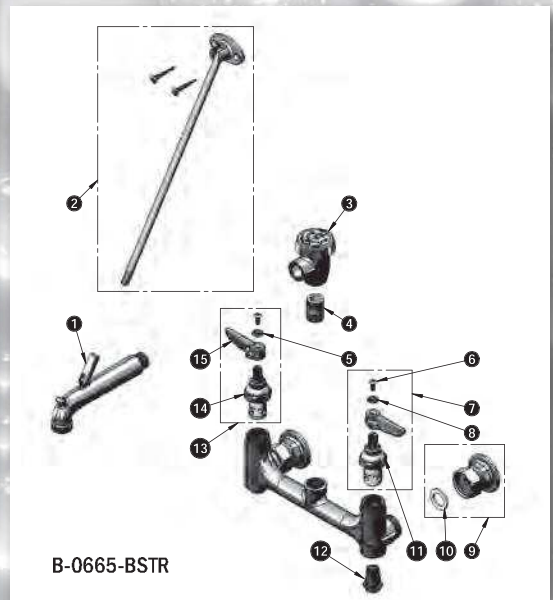

RELIABILITY BUILT IN™

P-8 PARTS CATALOG

T&S Brass and Bronze Works, Inc.

Handles

Lever Handle

001636-45 Cold
001637-45 Hot
001638-45 Blank

Order B-9K Parts Kit
(includes Hot and Cold)

Four Arm Handle

002521-45 Handle only
001660-45 Cold
001661-45 Hot
000059-45 Lab Handle
001147-45 Black Handle

Dome Lavatory Handle

001784-40 Cold
001783-40 Hot
(no index or screw)

Wrist-Action Handle 4"

B-WH4C Cold
B-WH4H Hot
(above include button & screw)
B-WH4 Handle only

Order B-WH4K Parts Kit
(includes Hot and Cold)

Pivot Action Metering Handle

PA-H Hot, with retaining nut and spanner bit
PA-C Cold, with retaining nut and spanner bit
PA-B Blank, with retaining nut and spanner bit