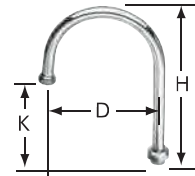

Order B-WH4K Parts Kit
(includes Hot and Cold)

Pivot Action Metering Handle

PA-H Hot, with retaining nut and spanner bit
PA-C Cold, with retaining nut and spanner bit
PA-B Blank, with retaining nut and spanner bit

Conversion Adapters

B-0412

Rigid to Swivel

B-0413

Swivel to Rigid

B-0414

Gooseneck Coupling

Swing Nozzles and Goosenecks

Rigid Gooseneck

Model	D	H	K
119X	2 3/4"	8 3/4"	5 1/4"
120X	5 1/2"	10 1/4"	5 5/16"
122X	5 1/2"	11 1/2"	6 1/2"
123X	5 1/2"	12 1/2"	7 7/16"
129X	8 3/8"	11 3/4"	5 1/2"

Swivel Gooseneck

Model	D	H	K
131X	2 13/16"	4 3/4"	2 9/16"
132X	2 5/8"	9 1/16"	5 9/16"
133X	5 11/16"	10 11/16"	6 3/8"
135X	8 3/4"	12 1/16"	5 9/16"