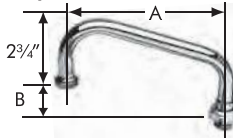

Conversion Adapters

B-0412

Rigid to Swivel

B-0413

Swivel to Rigid

B-0414

Gooseneck Coupling

Swing Nozzles and Goosenecks

Rigid Gooseneck

Model	D	H	K
119X	2 3/4"	8 3/4"	5 1/4"
120X	5 1/2"	10 1/4"	5 5/16"
122X	5 1/2"	11 1/2"	6 1/2"
123X	5 1/2"	12 1/2"	7 7/16"
129X	8 3/8"	11 3/4"	5 1/2"

Swivel Gooseneck

Model	D	H	K
131X	2 13/16"	4 3/4"	2 9/16"
132X	2 5/8"	9 1/16"	5 9/16"
133X	5 11/16"	10 11/16"	6 3/8"
135X	8 3/4"	12 1/16"	5 9/16"

Swing Nozzle

Model	A	B
059X	6"	2 5/16"
060X	8"	2 13/16"
061X	10"	3 13/16"
062X	12"	4 5/16"
063X	14"	4 13/16"
064X	16"	5 13/16"

Double-Joint Nozzle

Model	C	D	E
066X	6"	6"	12"
067X	6"	9"	15"
068X	6"	12"	18"
069X	12"	12"	24"