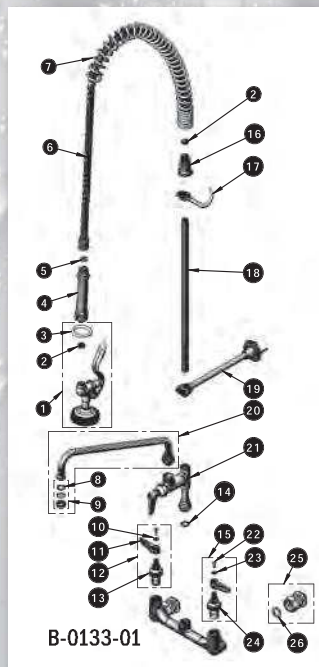

RELIABILITY BUILT IN™

P-8 PARTS CATALOG

T&S Brass and Bronze Works, Inc.

Handles

Lever Handle

001636-45 Cold
001637-45 Hot
001638-45 Blank

Order B-9K Parts Kit
(includes Hot and Cold)

Four Arm Handle

002521-45 Handle only
001660-45 Cold
001661-45 Hot
000059-45 Lab Handle
001147-45 Black Handle

Dome Lavatory Handle

001784-40 Cold
001783-40 Hot
(no index or screw)

Wrist-Action Handle 4"

B-WH4C Cold
B-WH4H Hot
(above include button & screw)
B-WH4 Handle only

Order B-WH4K Parts Kit
(includes Hot and Cold)

Pivot Action Metering Handle

PA-H Hot, with retaining nut and spanner bit
PA-C Cold, with retaining nut and spanner bit
PA-B Blank, with retaining nut and spanner bit

Rigid Gooseneck

Model	D	H	K
119X	2 3/4"	8 3/4"	5 1/4"
120X	5 1/2"	10 1/4"	5 5/16"
122X	5 1/2"	11 1/2"	6 1/2"
123X	5 1/2"	12 1/2"	7 7/16"
129X	8 3/8"	11 3/4"	5 1/2"

Swivel Gooseneck

Model	D	H	K
131X	2 13/16"	4 3/4"	2 9/16"
132X	2 5/8"	9 1/16"	5 9/16"
133X	5 11/16"	10 11/16"	6 3/8"
135X	8 3/4"	12 1/16"	5 9/16"