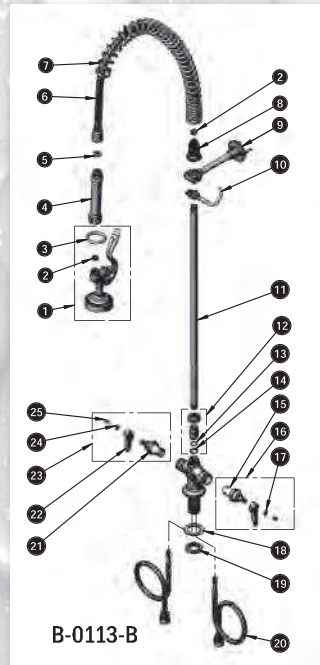

RELIABILITY BUILT IN™

P-8 PARTS CATALOG

T&S Brass and Bronze Works, Inc.

BL-4000-01 Ground Key Hose Cock

BL-4000-01

Ground Key Hose Cock, 3/8" NPT Male Inlet with Snap-In Color Coded Index (Gas) and optional Vacuum and Air Color Coded Indexes

BL-4000-01

ITEM

NO.	SALES NO.	DESCRIPTION
1	001197-45	Cap, Index, Blue, Gas
2	001200-45	Cap, Index, Yellow, Vacuum
3	001203-45	Cap, Index, Orange, Air

RELIABILITY BUILT IN™

www.tsbrass.com

T&S BRASS AND BRONZE WORKS, INC.