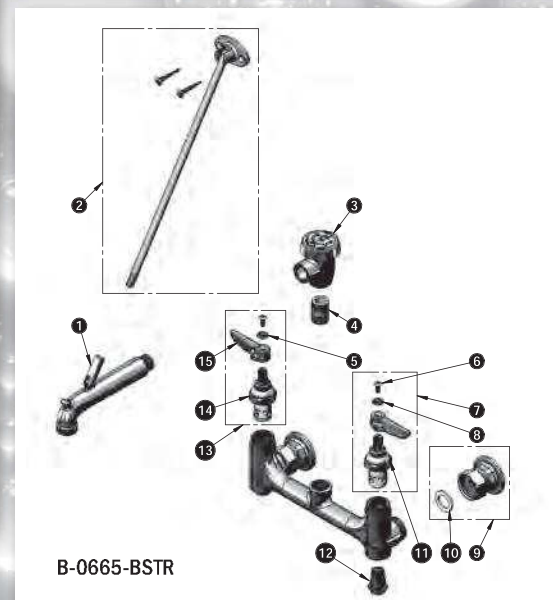

RELIABILITY BUILT IN™

P-8 PARTS CATALOG

T&S Brass and Bronze Works, Inc.

BL-4000-01 Ground Key Hose Cock

BL-4000-01

Ground Key Hose Cock, 3/8" NPT Male Inlet with Snap-In Color Coded Index (Gas) and optional Vacuum and Air Color Coded Indexes

BL-4000-01

ITEM

NO.	SALES NO.	DESCRIPTION
1	001197-45	Cap, Index, Blue, Gas
2	001200-45	Cap, Index, Yellow, Vacuum
3	001203-45	Cap, Index, Orange, Air

RELIABILITY BUILT IN™

www.tsbrass.com

T&S BRASS AND BRONZE WORKS, INC.