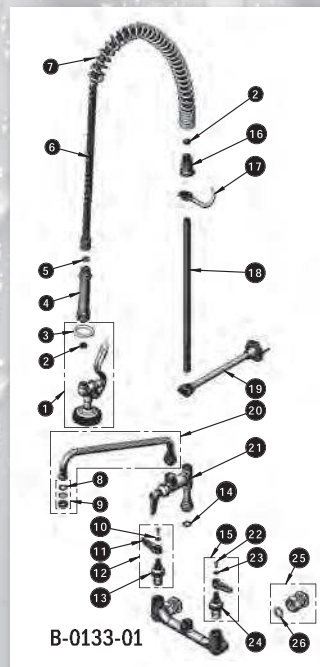

RELIABILITY BUILT IN™

P-8 PARTS CATALOG

T&S Brass and Bronze Works, Inc.

BL-4000-01 Ground Key Hose Cock

BL-4000-01

Ground Key Hose Cock, 3/8" NPT Male Inlet with Snap-In Color Coded Index (Gas) and optional Vacuum and Air Color Coded Indexes

BL-4000-01

ITEM

NO.	SALES NO.	DESCRIPTION
1	001197-45	Cap, Index, Blue, Gas
2	001200-45	Cap, Index, Yellow, Vacuum
3	001203-45	Cap, Index, Orange, Air

RELIABILITY BUILT IN™

www.tsbrass.com

T&S BRASS AND BRONZE WORKS, INC.