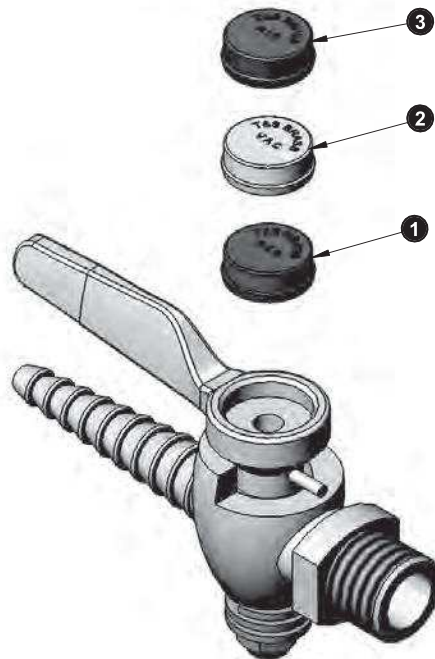

RELIABILITY BUILT IN™

P-8 PARTS CATALOG

T&S Brass and Bronze Works, Inc.

BL-4000-01 Ground Key Hose Cock

BL-4000-01

Ground Key Hose Cock, 3/8" NPT Male Inlet with Snap-In Color Coded Index (Gas) and optional Vacuum and Air Color Coded Indexes

BL-4000-01

ITEM

NO.	SALES NO.	DESCRIPTION
1	001197-45	Cap, Index, Blue, Gas
2	001200-45	Cap, Index, Yellow, Vacuum
3	001203-45	Cap, Index, Orange, Air

RELIABILITY BUILT IN™

www.tsbrass.com

T&S BRASS AND BRONZE WORKS, INC.