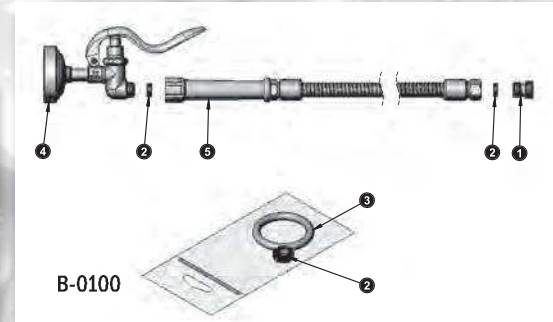

RELIABILITY BUILT IN™

P-8 PARTS CATALOG

T&S Brass and Bronze Works, Inc.

BL-4000-01 Ground Key Hose Cock

BL-4000-01

Ground Key Hose Cock, 3/8" NPT Male Inlet with Snap-In Color Coded Index (Gas) and optional Vacuum and Air Color Coded Indexes

BL-4000-01

ITEM

NO.	SALES NO.	DESCRIPTION
1	001197-45	Cap, Index, Blue, Gas
2	001200-45	Cap, Index, Yellow, Vacuum
3	001203-45	Cap, Index, Orange, Air

RELIABILITY BUILT IN™

www.tsbrass.com

T&S BRASS AND BRONZE WORKS, INC.