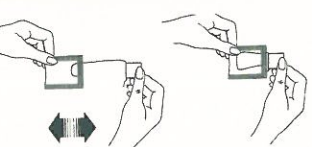

LIFESTYLE AWARENESS®

LIFESTYLE AWARENESS®

Supplement Facts

Serving Size: 1 Cup Brewed Tea
Servings Per Box 20

All Herbal Ingredients	Amount per serving	%DV
Organic hibiscus flower	448 mg	†
Organic moringa leaf	322 mg	†
Organic lemongrass leaf	196 mg	†
Proprietary Blend:	434 mg	
Organic nettle leaf		†
Organic fennel seed		†
Organic cinnamon bark		†
Organic ginger rhizome		†

† Daily Value (DV) not established

www.Lateas.com

Moringa

Cleanse Balance™

Relieves Temporary Water Gain*

NOURISHING
MORINGA

20 TEA BAGS • CAFFEINE FREE
Herbal Tea Supplement • Net Wt. 28g (0.99 oz)

Enjoy our variety of
Turmeric Detox Balance™, Mo
Detox®, Body Balance

Research is an important part of our product development process. We naturally cleanse, detoxifying and adapting to the normal changes and challenges of our lifestyle and environment. For many, best results will come with increased strength and regular consumption of a variety of herbal tea formulas to support the body and its natural detoxifying process.

TADIN Lifestyle Awareness® Teas packaging is environmentally friendly.

This box is made from FSC™ paper. We encourage and support FSC and its mission to promote environmentally appropriate, socially beneficial and economically viable management of the world's forests. Learn more at www.fsc.org. This package is recyclable.

Our tea bags are manufactured using Totally Chlorine Free (TCF) methods and this packaging is printed with soy ink.

www.lateas.com / 1-800-838-2346

Lifestyle Awareness® Teas
Manufactured by Tadin Herb & Tea Co.
3345 E Slauson Ave
Vernon, CA 90058
Certified organic by QAI, Inc

TADIN®
Herb & Tea Co.

To use tea bag,
pull the tag
upwards and the
string will readily
come out from
inside the tea bag.