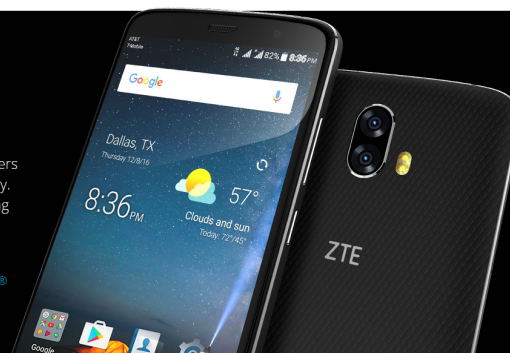

13 MP + 13 MP
DUAL-LENS CAMERA

Blazing Fast
SHUTTER SPEEDS

The Power To Help You Do It All, All Day Long.

Blade V8 Pro's long lasting 3140 mAh battery delivers all day power, and is optimized for energy efficiency. And with Qualcomm® Quick Charge™ 2.0, recharging your battery takes a fraction of the time it used to.

3140 mAh
BATTERY

Qualcomm®
QUICK CHARGE™ 2.0

Blade Packs A Punch.

Powered by the Qualcomm® Snapdragon™ 625 processor with X9 LTE and Android™ M, Blade V8 Pro is built to seamlessly run all of your favorite apps, and more.

Qualcomm® Snapdragon™
625 PROCESSOR WITH X9 LTE

Android™ M

Tailored To Your Touch.

Control who sees your photos, apps and private information with Blade V8 Pro's responsive fingerprint sensor, engineered to recognize multiple user profiles.

Responsive Fingerprint Sensor
RECOGNIZES MULTIPLE USER PROFILES

ZTE Blade V8 Pro

~~\$199.99~~ **\$139.98**

Available

Free Standard Shipping

SKU: BV8P121

Model Name: Z978

A head above other smartphones in its class, Blade V8 Pro comes built with next-level features, is exquisitely designed and delivers exceptional value for only \$139.98.