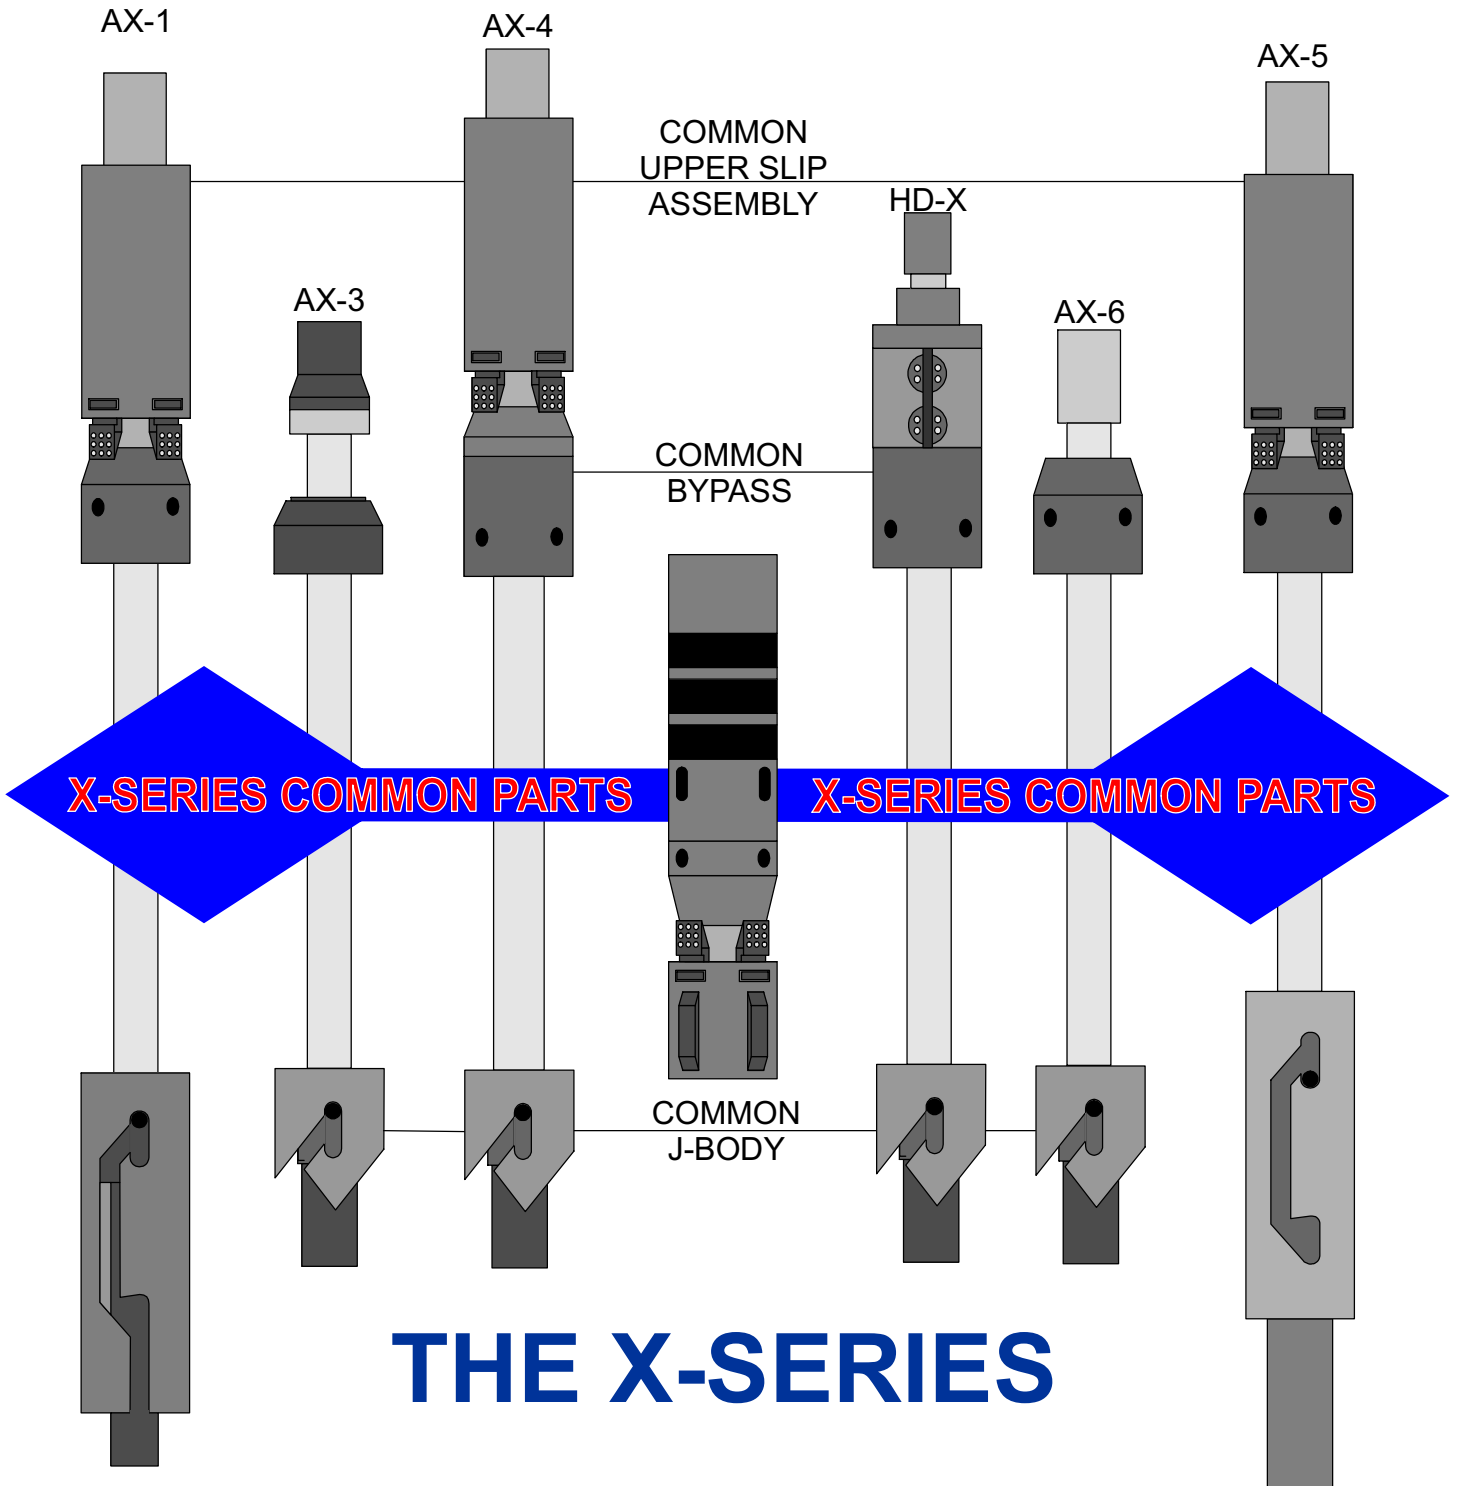

**TARGET
COMPLETIONS**

DOWNHOLE PERFORMANCE

918-893-5544

www.targetcompletions.com

THE X-SERIES