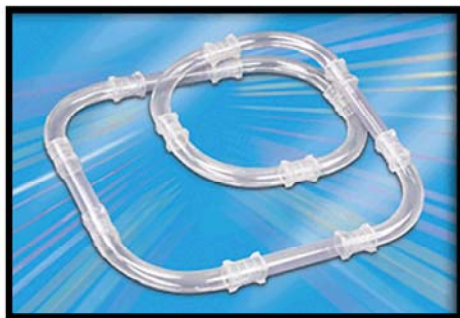

- ZOOM RACER
- REMOTE CONTROL
- USB CORD
- 8 CURVED TUBES
- 3 SPEED TUBES
- 1 SPEED TUBE w/DOOR
- 12 CONNECTORS

**Car Lites & Strobes**  
**Over 25 Pieces**  
**Over 12ft. of Tubes**

**ORDER NOW!**

# Twist & Turn Tubular Trax

*Infinite Track Configurations*

*Totally Tubular Traction*

*Zoom Up, Zoom Down  
Zoom Sideways and  
Around*

## Easy To Build And Connect!

*Just Connect the Tubes... Place Zoom Racer in Zoom Activate with the Remote!  
Tube...*

Car Lites & Strobes

**Over 25 Pieces**  
**Over 12ft. of Tubes**

**Remote Control**

**\$29.99** PLUS \$8.99 S&P