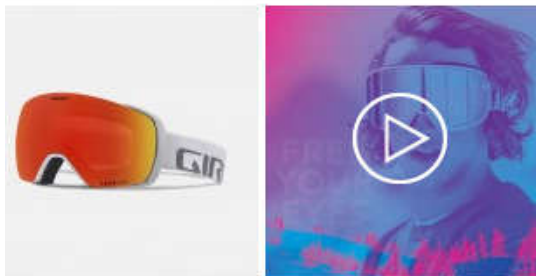

## CONTACT

CLICK IT & RIP IT

\$250.00

White Wordmark

Choose Lens Tint

1

**ADD TO CART**

 LENS TINTS

## DETAILS

The breakthrough design of the Contact™ goggle makes it easy to adapt instantly to changing weather and light conditions. The Snapshot Magnetic Lens Interchange System sets a new standard in fast, accurate and secure lens interchange by utilizing a shutter-button release-and-locking mechanism. Self-