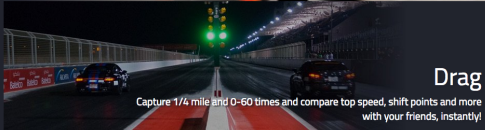

Autocross

Find those hidden tenths. Instantly review your runs, adjust your setup and win your class!

Drag

Road Race

Use predictive lap timing to learn a better line. Stream live telemetry to the pits for real-time race strategy.