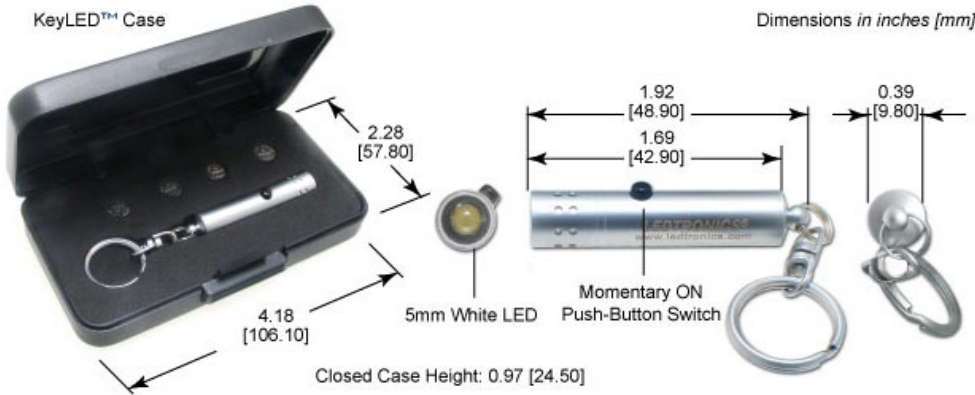

Mini Key Chain White LED Pocket Light, High Power

Over 10 Foot Candle Beam Power, Lasts 20 to 30 times longer

Light Weight. Long Life. High Shock & Vibration Resistant. Ideal as Gift

Ideal as Emergency Spot Light for Use in Cars, Trucks, Bikes, Motorcycles, Homes, Offices

1 YEAR LEDTRONICS WARRANTY

With no fragile filaments, the keychain light is nearly impervious to shock and vibration. Its diodes last at least ten times longer than standard incandescent bulbs and batteries last 20 to 30 times longer.

Miniature Keychain Light

Electrical-Optical Characteristics (Ta = 25°C)

CLICK TO ORDER	PART NO. (DESCRIPTION)	PRICE	MIN BUY	Max. Illuminance, foot-candles
----------------	------------------------	-------	---------	--------------------------------