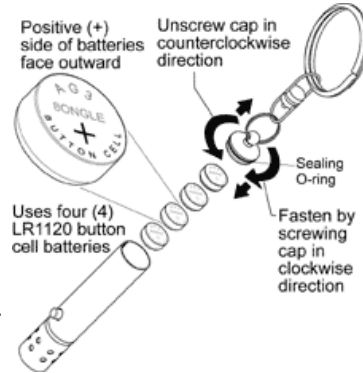

White LED technology is patent protected in the US. LEDtronics White LED products are covered under these patents.

All Series under this Category:

[FLT-1013](#) Miniature Keychain Light