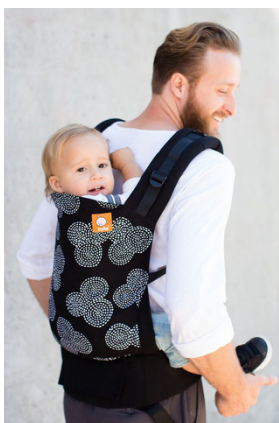

Concentric - Tula Toddler Carrier

$169.00

MORE DETAILS