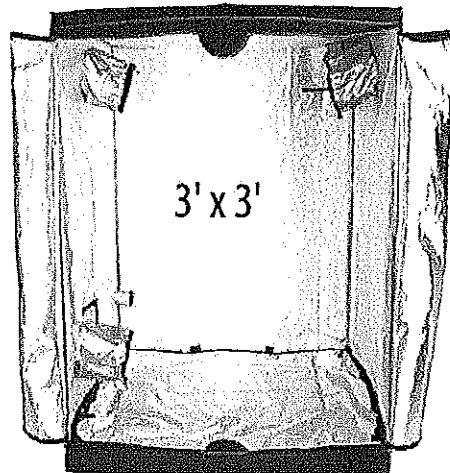

INDOOR GREENHOUSES

Sun Hut® Enclosed Greenhouse - The Big Easy™

INDOOR GREENHOUSES

new

The Big Easy™

4' x 8'

2' x 4'

3' x 3'

4' x 4'

Sun Hut® The Big Easy™ is our newest line of Grow Tents. These enclosed greenhouses have a new light weight and light-tight outer material with a highly reflective interior surface. The Big Easy™ has reinforced stitching in high wear areas and has a new improved zipper creating a rugged and durable grow environment. Both the 4' x 4' and 4' x 8' have a U Shaped Rear Door for total access to your growing space. The exoskeleton of The Big Easy™ consists of galvanized steel poles and unique quick

connect molded plastic corners. With these two features combined, the assembly of this grow tent is both quick and simple. Other features include 10" duct ports, high and low lamp/power cord ports and a Velcro tray bottom. The 2' x 4', 4' x 4', and 4' x 8' models are large enough to fit the largest ID trays on the market. Actual Sizes - 2' x 4' model = 52.7" x 34.4" x 78.9", 3' x 3' model = 40.2" x 40.2" x 78.9", 4' x 4' model = 56.8" x 56.8" x 79", and 4' x 8' model = 112.8" x 56.8" x 79".

Item No.	Description	Dimensions	Cost Ea	MSRP	UPC Code
706915	Sun Hut® The Big Easy™ - 2' x 4'	52.7" x 34.4" x 78.9"	\$132.00	\$219.95	8 47127 00964 2
706920	Sun Hut® The Big Easy™ - 3' x 3'	40.2" x 40.2" x 78.9"	\$136.00	\$226.95	8 47127 00965 9
706925	Sun Hut® The Big Easy™ - 4' x 4'	56.8" x 56.8" x 78.9"	\$152.00	\$252.95	8 47127 00966 6
706930	Sun Hut® The Big Easy™ - 4' x 8'	112.8" x 56.8" x 78.9"	\$278.00	\$462.95	8 47127 00967 3