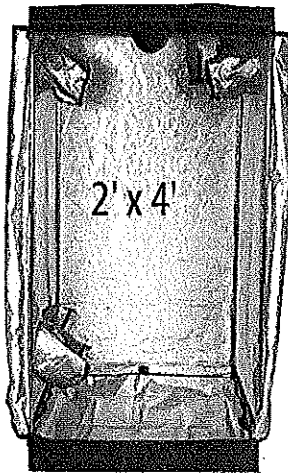

INDOOR GREENHOUSES

Sun Hut® Enclosed Greenhouse - The Big Easy™

INDOOR GREENHOUSES

new

The Big Easy™

4' x 8'

2' x 4'

3' x 3'

4' x 4'

Sun Hut® The Big Easy™ is our newest line of Grow Tents. These enclosed greenhouses have a new light weight and light-tight outer material with a highly reflective interior surface. The Big Easy™ has reinforced stitching in high wear areas and has a new improved zipper creating a rugged and durable grow environment. Both the 4' x 4' and 4' x 8' have a U Shaped Rear Door for total access to your growing space. The exoskeleton of The Big Easy™ consists of galvanized steel poles and unique quick

connect molded plastic corners. With these two features combined, the assembly of this grow tent is both quick and simple. Other features include 10" duct ports, high and low lamp/power cord ports and a Velcro tray bottom. The 2' x 4', 4' x 4', and 4' x 8' models are large enough to fit the largest ID trays on the market. Actual Sizes - 2' x 4' model = 52.7" x 34.4" x 78.9", 3' x 3' model = 40.2" x 40.2" x 78.9", 4' x 4' model = 56.8" x 56.8" x 79", and 4' x 8' model = 112.8" x 56.8" x 79".

Item No.	Description	Dimensions	Cost Ea	MSRP	UPC Code
706915	Sun Hut® The Big Easy™ - 2' x 4'	52.7" x 34.4" x 78.9"	\$132.00	\$219.95	8 47127 00964 2
706920	Sun Hut® The Big Easy™ - 3' x 3'	40.2" x 40.2" x 78.9"	\$136.00	\$226.95	8 47127 00965 9
706925	Sun Hut® The Big Easy™ - 4' x 4'	56.8" x 56.8" x 78.9"	\$152.00	\$252.95	8 47127 00966 6
706930	Sun Hut® The Big Easy™ - 4' x 8'	112.8" x 56.8" x 78.9"	\$278.00	\$462.95	8 47127 00967 3