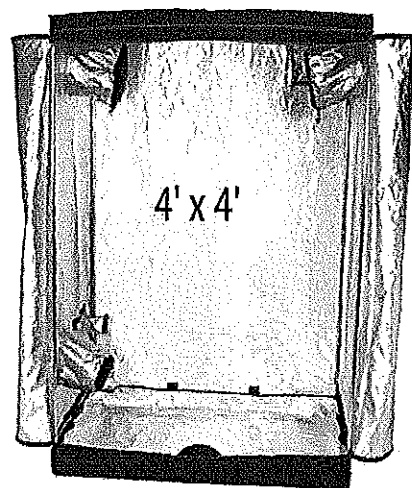

INDOOR GREENHOUSES

Sun Hut® Enclosed Greenhouse - The Big Easy™

INDOOR GREENHOUSES

new

The Big Easy™

4' x 8'

2' x 4'

3' x 3'

4' x 4'

Sun Hut® The Big Easy™ is our newest line of Grow Tents. These enclosed greenhouses have a new light weight and light-tight outer material with a highly reflective interior surface. The Big Easy™ has reinforced stitching in high wear areas and has a new improved zipper creating a rugged and durable grow environment. Both the 4' x 4' and 4' x 8' have a U Shaped Rear Door for total access to your growing space. The exoskeleton of The Big Easy™ consists of galvanized steel poles and unique quick

connect molded plastic corners. With these two features combined, the assembly of this grow tent is both quick and simple. Other features include 10" duct ports, high and low lamp/power cord ports and a Velcro tray bottom. The 2' x 4', 4' x 4', and 4' x 8' models are large enough to fit the largest ID trays on the market. Actual Sizes - 2' x 4' model = 52.7" x 34.4" x 78.9", 3' x 3' model = 40.2" x 40.2" x 78.9", 4' x 4' model = 56.8" x 56.8" x 79", and 4' x 8' model = 112.8" x 56.8" x 79".

Item No.	Description	Dimensions	Cost Ea	MSRP	UPC Code
706915	Sun Hut® The Big Easy™ - 2' x 4'	52.7" x 34.4" x 78.9"	\$132.00	\$219.95	8 47127 00964 2
706920	Sun Hut® The Big Easy™ - 3' x 3'	40.2" x 40.2" x 78.9"	\$136.00	\$226.95	8 47127 00965 9
706925	Sun Hut® The Big Easy™ - 4' x 4'	56.8" x 56.8" x 78.9"	\$152.00	\$252.95	8 47127 00966 6
706930	Sun Hut® The Big Easy™ - 4' x 8'	112.8" x 56.8" x 78.9"	\$278.00	\$462.95	8 47127 00967 3