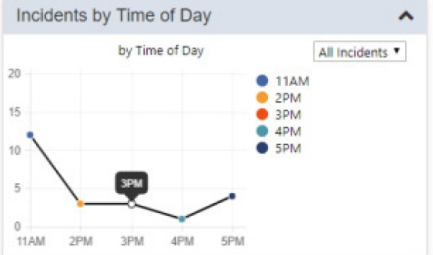

Dashboard - IT Service Management KPIs

Incident Escalated

Top 5 Public KB Articles by Rating

Completed Tickets

Average Incident Resolution Time

Windows 10 Professional
SL000030

Deployed

- General
- Activity
- Discovered Installations (12)
- Allocated Licenses (12)
- Related Objects
- Ticket History
- Notes
- History