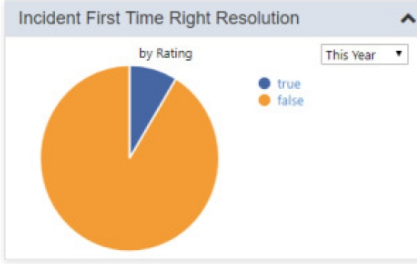

Dashboard - IT Service Management KPIs

Incident Escalated

Top 5 Public KB Articles by Rating

Completed Tickets

Average Incident Resolution Time

Windows 10 Professional
SL000030

Deployed

- General
- Activity
- Discovered Installations (12)
- Allocated Licenses (12)
- Related Objects
- Ticket History
- Notes
- History