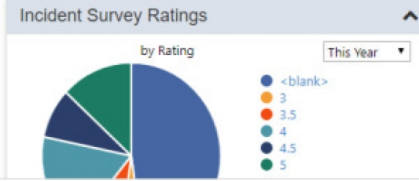

Dashboard - IT Service Management KPIs

Incident Escalated

Top 5 Public KB Articles by Rating

Completed Tickets

Average Incident Resolution Time

Windows 10 Professional
SL000030

Deployed

- General
- Activity
- Discovered Installations (12)
- Allocated Licenses (12)
- Related Objects
- Ticket History
- Notes
- History