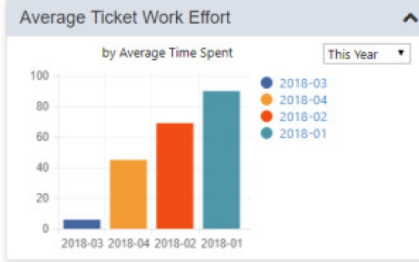

Dashboard - IT Service Management KPIs

Incident Escalated

Top 5 Public KB Articles by Rating

Completed Tickets

Average Incident Resolution Time

Windows 10 Professional
SL000030

Deployed

- General
- Activity
- Discovered Installations (12)
- Allocated Licenses (12)
- Related Objects
- Ticket History
- Notes
- History