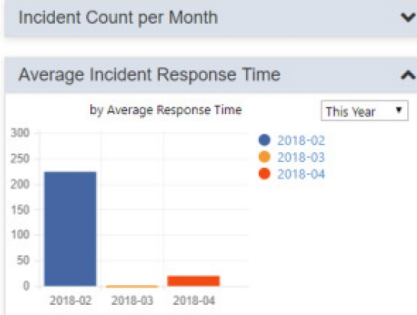

Dashboard - IT Service Management KPIs

Incident Escalated

Top 5 Public KB Articles by Rating

Completed Tickets

Average Incident Resolution Time

Windows 10 Professional
SL000030

Deployed

- General
- Activity
- Discovered Installations (12)
- Allocated Licenses (12)
- Related Objects
- Ticket History
- Notes
- History