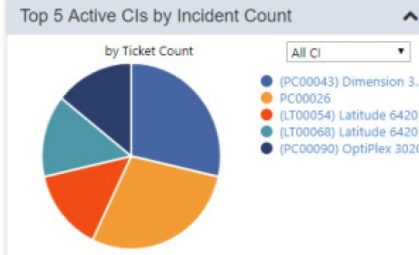

Dashboard - IT Service Management KPIs

Incident Escalated

Top 5 Public KB Articles by Rating

Completed Tickets

Average Incident Resolution Time

Windows 10 Professional
SL000030

Deployed

- General
- Activity
- Discovered Installations (12)
- Allocated Licenses (12)
- Related Objects
- Ticket History
- Notes
- History

ID: SL000030

Status: Deployed

Name: Windows 10 Professional

Description:

Categorization

Type: System

Category: Operating System

Ownership Information