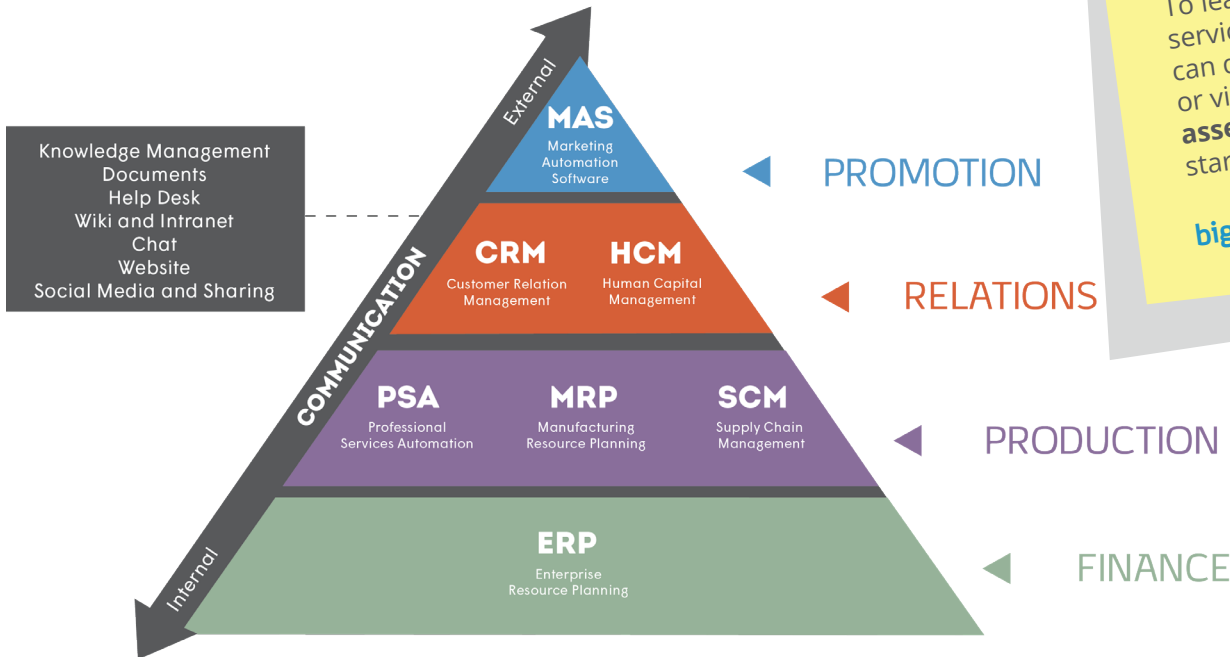

We offer **Cutting Edge Solutions** with **real-time visibility** of your business, from anywhere, at any time

Our consultants are **Industry-Focused** with **Business and Technical** expertise

We value **Responsiveness** and creating **Tangible Value**

WHY CHOOSE BIG BANG ERP

Our Methodology: The Big Bang Experience™

The Big Bang Experience™ is the methodology used by Big Bang ERP to maximize the success of your cloud business transformation.

Learn more at bigbangerp.com

WHY CHOOSE ORACLE® NETSUITE

Designed for modern businesses & built for your industry

Built-in platform enables flexibility & Commerce omnichannel

Unified data model delivers business intelligence for all

OUR APPROACH: GAB'S PYRAMID™

Global Architecture Business Systems Pyramid

GET YOUR FREE ASSESSMENT

To learn more about our services and what Big Bang ERP can do for you, give us a call, or visit our website for a **free assessment**. We are excited to start working with you!