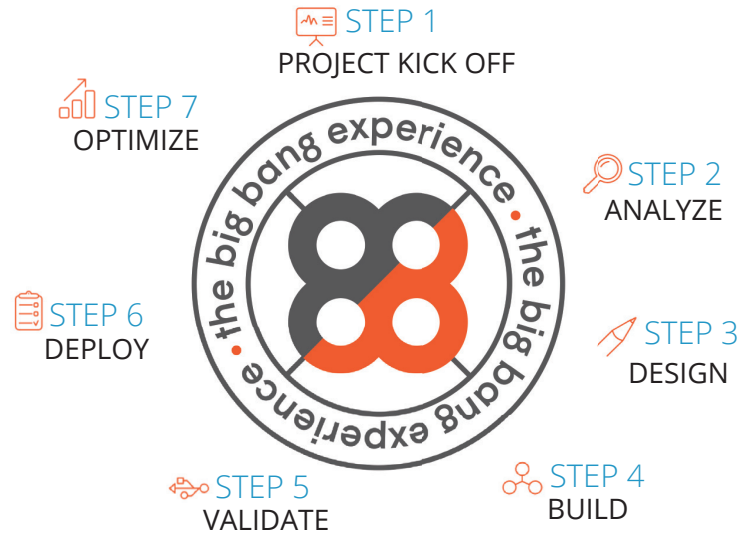

Katherine Maloney
Finance and Systems Admin
at Air General

OUR NETSUITE EXPERT CONSULTANTS

Over **120** NETSUITE CERTIFICATIONS

Our consultants implement your cloud solution, perform set up tasks, develop stellar customizations and integrate your account with 3rd party applications. Using best-practices and their certified-level know how, they can take your business processes from ordinary to extraordinary. Meet the team: bigbangerp.com/ourteam

WHY CHOOSE BIG BANG ERP

Our Methodology: The Big Bang Experience™

The Big Bang Experience™ is the methodology used by Big Bang ERP to maximize the success of your cloud business transformation.

Learn more at bigbangerp.com