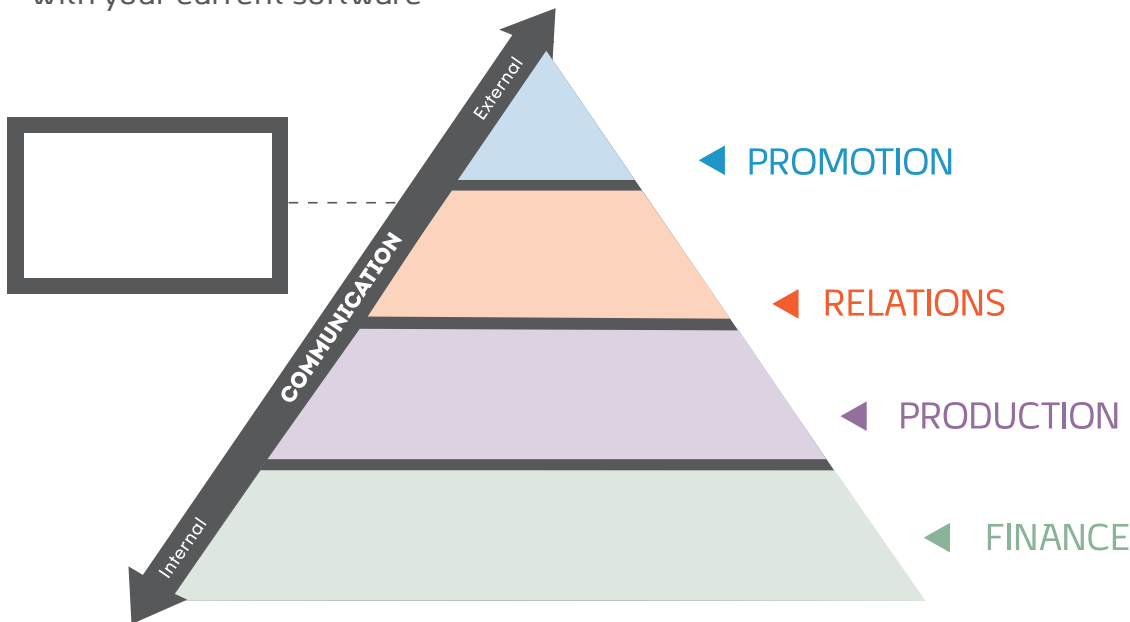

GLOBAL ARCHITECTURE OF BUSINESS SYSTEMS PYRAMID

GAB'S PYRAMID™

© Big Bang ERP 2018

COMPLETE YOUR PYRAMID

with your current software

Create your future with GAB'S PYRAMID™

Free Assessment

connect.bigbangerp.com/greenhaus

Download Big Bang's
Greenhaus Presentation
How to Transition Your
Business in the CLOUD

connect.bigbangerp.com/greenhaus

ABOUT BIG BANG

Big Bang ERP is a boutique consulting firm that helps businesses optimize and streamline their processes by implementing cloud solutions, including: