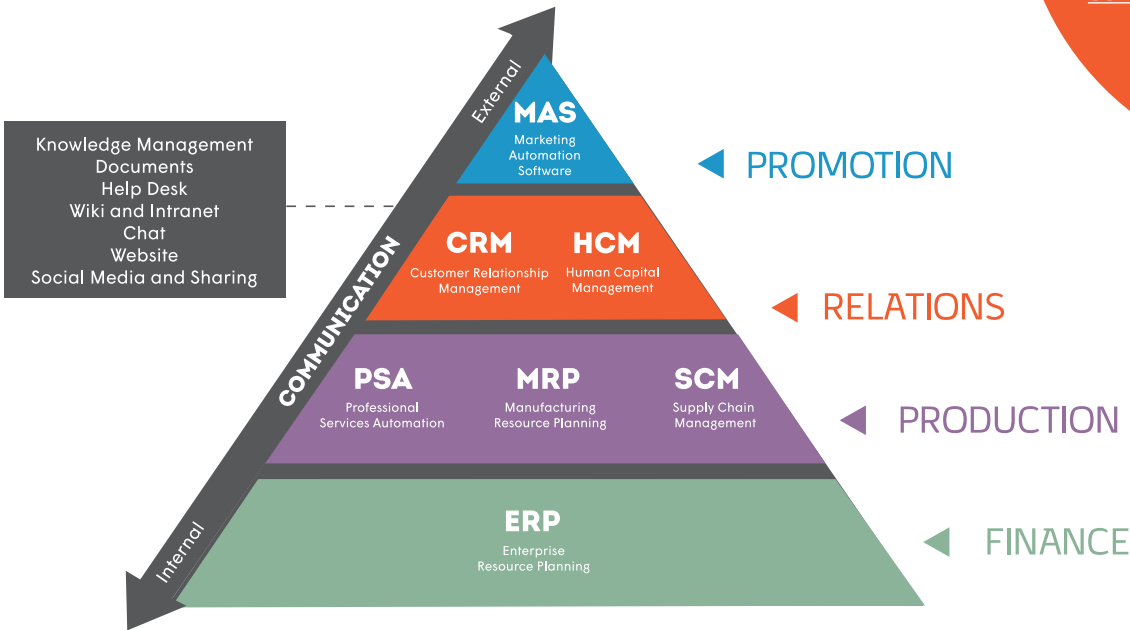

GLOBAL ARCHITECTURE OF BUSINESS SYSTEMS PYRAMID

GAB'S PYRAMID™

© Big Bang ERP 2018

COMPLETE YOUR PYRAMID

with your current software

Create your future with GAB'S PYRAMID™

Free Assessment

connect.bigbangerp.com/greenhaus

Download Big Bang's
Greenhaus Presentation
How to Transition Your
Business in the CLOUD

connect.bigbangerp.com/greenhaus

ABOUT BIG BANG

Big Bang ERP is a boutique consulting firm that helps businesses optimize and streamline their processes by implementing cloud solutions, including:

- Enterprise Resource Planning (ERP)
- Supply Chain Management (SCM)
- Manufacturing Resource Planning (MRP)
- Professional Services Automation (PSA)
- Customer Relationship Management (CRM)
- Human Capital Management (HCM)
- Marketing Automation Software (MAS)