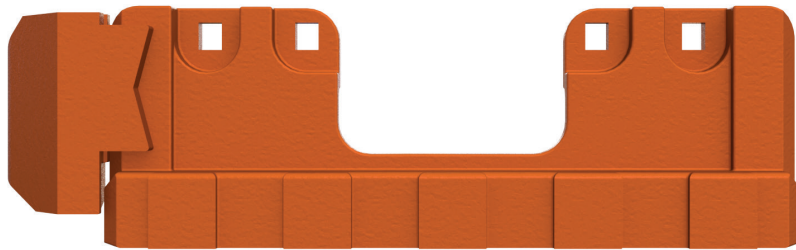

You have our guarantee —
Winter Equipment stands behind
our products and solutions!