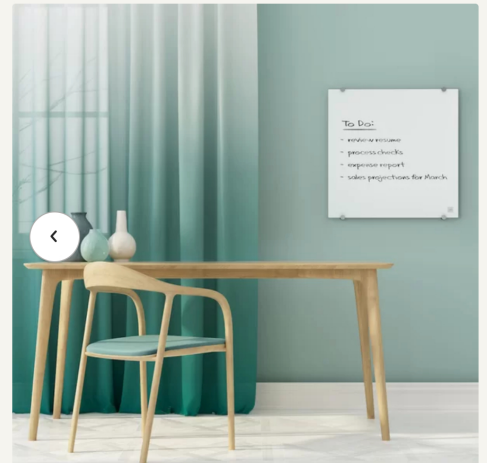

$148.99

FREE Shipping

Save

Add to Cart