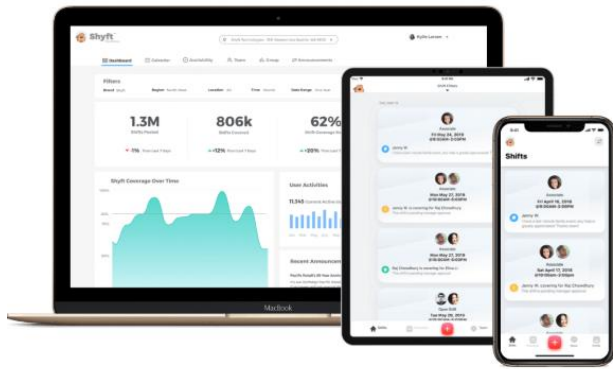

Mobile and Web

Employees can access Shyft on a personal or company-provided device. Shyft is available for use on iOS and Android phones and tablets, and on desktop.

[Request a demo to see how Shyft works across devices](#)