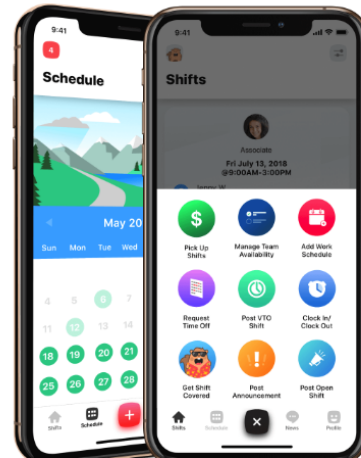

Request a Demo

The Best Mobile WFM App for Hourly Workers

Engage employees with cutting-edge mobile technology to advance workforce management at your company. Shyft Workforce empowers employees to swap their shifts, message their team members, and manage their schedule.

Highly-Rated Secure Customizable

Request a Demo

Request a Demo

Proven Results

Based on surveys of associates using Shyft, companies that deploy Shyft can achieve the following benefits:

- Reduce absenteeism by an estimated 61%
- Save managers 1-4 hours per week
- Improve team morale
- Increase employee retention

[See the benefits](#)

Workforce Optimization

Make the most of your workforce management investment by reducing absenteeism and turnover. [Learn More](#)

Employee Engagement

Successfully engage employees in a user-friendly, convenient mobile and desktop application. [Learn More](#)

Compliance

Leverage flexible scheduling and record-keeping features to comply with Fair Workweek legislation.

Activity Oversight

Centralize communication and shift swapping in a secure, company-approved channel.