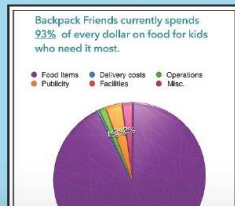

DONATE

BACKPACK FRIENDS is committed to streamlining our overhead costs so we can serve as many kids as possible. Put simply, the need is great and your contribution is greatly appreciated. And as always, we are happy to provide you a copy of our most recent Form 990 upon request.

While your donation of ANY AMOUNT is greatly needed, **our three most popular donation tiers are as follows.**

**For CORPORATE or BUSINESS donations, please email admin@backpackfriends.com or call 512-965-3052.

Bronze Sponsor: $29

*Feeds ONE child every weekend for an entire month!

Silver Sponsor: $58

*Feeds TWO children for an entire month!

Gold Sponsor: $99

*Feeds THREE children for the month, plus helps pay delivery costs to our campuses.

Platinum Sponsor: $199

*Feeds 6 children every month, plus helps pay delivery costs to our campuses.

Platinum Plus: $299

*Feeds 10 children every month, plus helps pay delivery costs to our campuses.

Be A Hero. Donate Now.

BACKPACK