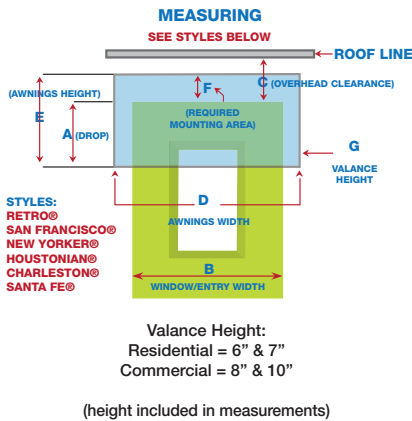

SAN FRANCISCO® SERIES - SANTA FE® SERIES - DALLAS RETRO® SERIES - CHARLESTON® SERIES - NEW YORKER® SERIES - SAVANNAH® SERIES - HOUSTONIAN® SERIES

MEASURING REQUIREMENTS

- F - 4" Minimum Mounting Space Required Above Window or In-swinging Door.
- A - 0" Maximum Drop Over Out-Swinging Door (for awnings less than 3' deep)
- A - 10" Maximum Drop Over Out-Swinging Door (for awnings 3' deep or greater)
- A - Except for entries without swinging doors, the drop is a personal preference.
- Hint: The greater the drop = more energy savings but less interior light.
- C - For entries with low overhead clearance (low roof lines) please see items designated "Low Roof Line Entry Awning"
- D - Every awning is 4'5" wider than the window/door size it is representing (B). This is for mounting purposes. (Example: 3' San Francisco® is actually 40.5" wide)
- G - Valance Height (Residential= 6", 7" / Commercial= 8", 10")
- E - Height Measurements INCLUDE valance in the measurements for all awnings.