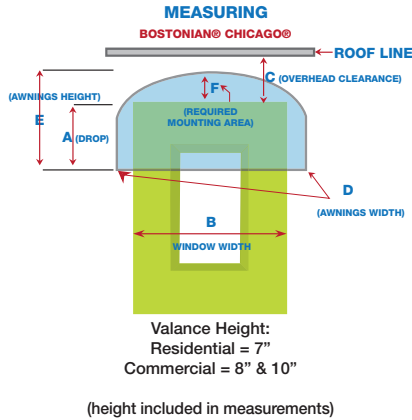

VALANCE CHOICES

- #1 SEASHORE
- #2 SAHARA
- #3 NAUTICAL
- #4 STRAIGHT
- #5 NO VALANCE IS ALSO AN OPTION

MEASURING GUIDE

BOSTONIAN® SERIES

MEASURING REQUIREMENTS

- Hint if you wish to have your Bostonian® awning come down over the window (A), purchase one size larger than your window size. This will require less overhead clearance (C).
- C - Bostonian® Series awnings require a greater amount of overhead clearance (C) than other awnings. The formula for C is (E minus value for #1, #2, or #3 below)
- #1 A - 13" Maximum Drop (frame) Allowed for Window or In-swinging Door
- #2 A - 0" Maximum Drop Over Out-Swinging Door (for awnings less than 3' deep)
- #3 A - 7" Maximum Drop Over Out-Swinging Door (for awnings 3' deep or greater)
- D - Every awning is 4.5" wider than the window size it is representing. This is for mounting purposes. (Example: 3' Bostonian® is actually 40.5" wide)