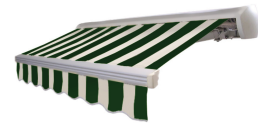

DESTIN

Manual and Motorized Retractable Awning w/Hood

SIZES: 8x7, 10x8, 12x10, 14x12, 16x12, 18x12, 20x12, 24x12
FEATURES: Adjustable Pitch, Dual Stainless Steel Cables in each Arm,
Water/Fade Resistant Fabric, Wand, Hood
Motorized versions: Remote Control, Manual Override

MAUI & DESTIN Manual Retractable Awnings

SKU	UNIT	MSRP/ BOOK PRICE	RETAIL PRICE	MODEL	DESCRIPTION / SIZE / FINISH	LEAD TIME DAYS
809-769	1	$599.95	$599.95	MM8	8 Ft. MAUI® Manual Retractable Awning 7 Ft. Projection	21
809-769	1	$699.95	$699.95	MM10	10 Ft. MAUI® Manual Retractable Awning 8 Ft. Projection	21
809-769	1	$799.95	$799.95	MM12	12 Ft. MAUI® Manual Retractable Awning 10 Ft. Projection	21
809-769	1	$899.95	$899.95	MM14	14 Ft. MAUI® Manual Retractable Awning 12 Ft. Projection	21
809-769	1	$999.95	$999.95	MM16	16 Ft. MAUI® Manual Retractable Awning 12 Ft. Projection	21
809-769	1	$1,299.95	$1,299.95	MM18	18 Ft. MAUI® Manual Retractable Awning 12 Ft. Projection	21
809-769	1	$1,499.95	$1,499.95	MM20	20 Ft. MAUI® Manual Retractable Awning 12 Ft. Projection	21
809-769	1	$1,999.95	$1,999.95	MM24	24 Ft. MAUI® Manual Retractable Awning 12 Ft. Projection	21
809-769	1	$799.95	$799.95	DM8	8 Ft. DESTIN® Manual Retractable Awning 7 Ft. Projection	21
809-769	1	$899.95	$899.95	DM10	10 Ft. DESTIN® Manual Retractable Awning 8 Ft. Projection	21
809-769	1	$999.95	$999.95	DM12	12 Ft. DESTIN® Manual Retractable Awning 10 Ft. Projection	21
809-769	1	$1,099.95	$1,099.95	DM14	14 Ft. DESTIN® Manual Retractable Awning 12 Ft. Projection	21
809-769	1	$1,249.95	$1,249.95	DM16	16 Ft. DESTIN® Manual Retractable Awning 12 Ft. Projection	21
809-769	1	$1,599.95	$1,599.95	DM18	18 Ft. DESTIN® Manual Retractable Awning 12 Ft. Projection	21
809-769	1	$1,799.95	$1,799.95	DM20	20 Ft. DESTIN® Manual Retractable Awning 12 Ft. Projection	21
809-769	1	$2,299.95	$2,299.95	DM24	24 Ft. DESTIN® Manual Retractable Awning 12 Ft. Projection	21

Pricing Includes:
Frame
Fabric cover
Hardware
Not Included:
Anchors

Tools required:
Electric Drill
Adjustable Wrench
Phillips and Hex Drivers
Tape Measure
Level

WIDTHS: 8,10,12,14,16,18, 20, 24
(Other widths available - See ordering notes on cover)
DESTIN HEIGHT: 11 inches
MAUI HEIGHT: 9 inches
MIN. MOUNT HEIGHT: 76 inches from ground or deck