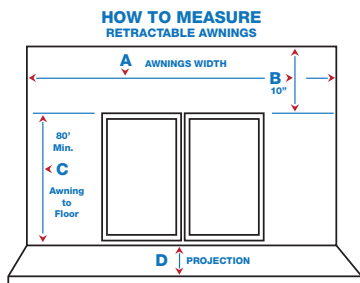

MAUI® SERIES / DESTIN® SERIES / DURANGO® SERIES

MEASURING REQUIREMENTS

- A - Measure the length of wall space you have available. Then choose from one of our standard widths.
- B - MAUI-9" / DESTIN-11" Minimum Clear Horizontal Mounting Space. (Must be clear space for full length of awning)
- B - DURANGO-8" Minimum Clear Horizontal Mounting Space
- C - 76" Minimum Height from Floor to Bottom of Awning (8ft. Is Ideal)
- D - Projection (distance available you from wall to end of your awning)
- Valance Height - 10", Default Valance Style -Sahara
- Adjustable Pitch - 0 - 90 degree pitch.