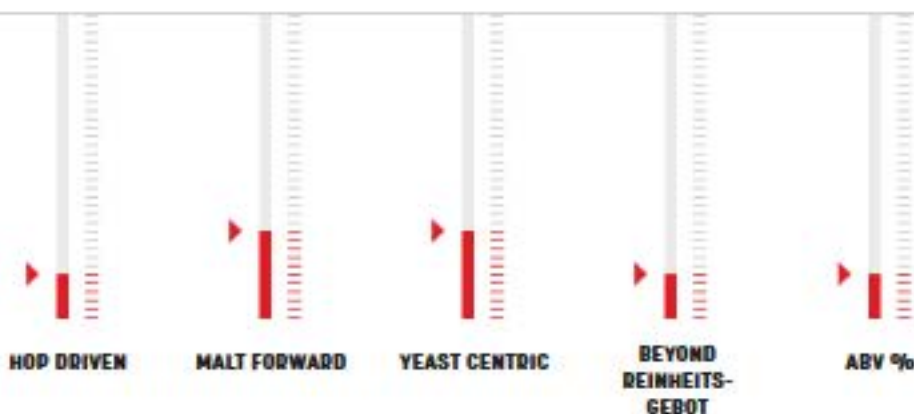

YEAST VARIETIES

House Lager Strain

HOP VARIETIES

Sterling
Bravo

DRY HOP VARIETIES

N/A

Z-KUW

YEAST VARIETIES
House Lager Strain