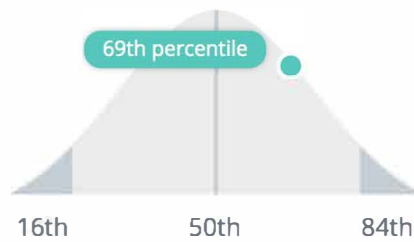

Communication Frequency

On average, you communicate with direct reports daily or more frequently.

[DETAILS](#)

Above Average