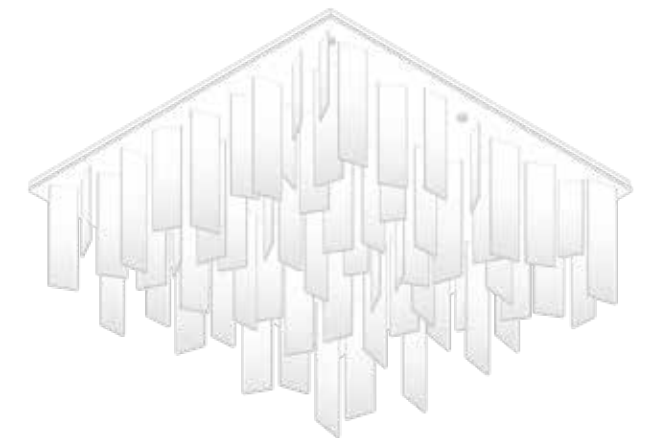

COVA SQUARE

Available Sizes | 30" #601.06 | 47" #601.07 (pictured below)

FOUR BASE SHAPES // EIGHT SIZES // FIT FOR EVERY DESIGN