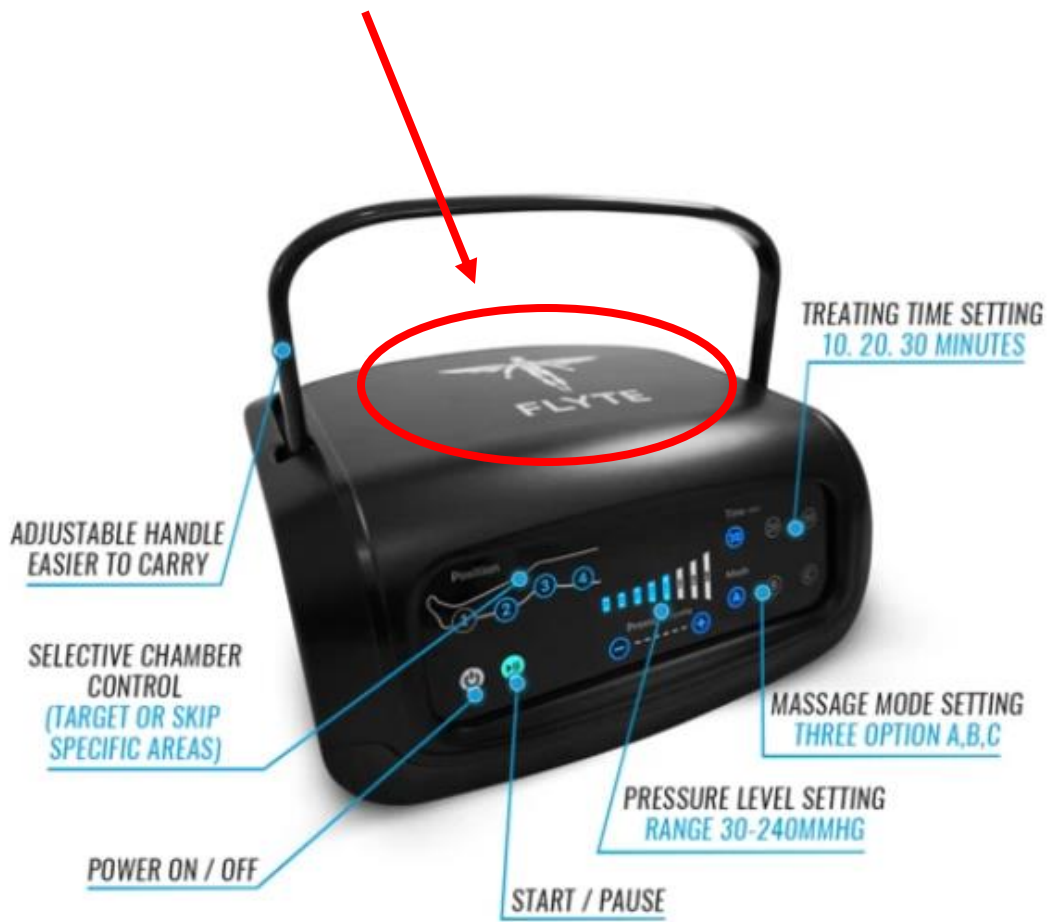

FLYTE

POWER CONSUMPTION 30W
DEVICE SIZE: 24(L) X 18(W) X 11(H) CM