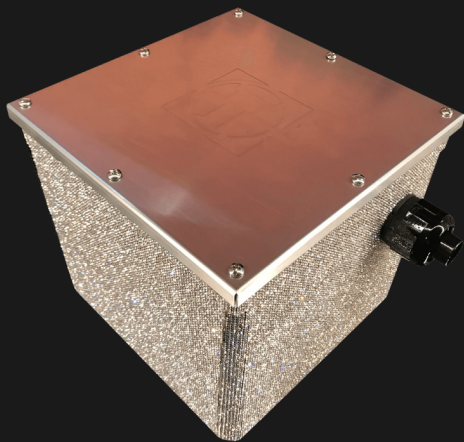

QUBE

DIRECT BURIAL LED DRIVER

AION LED®

QUBE

DIRECT BURIAL LED DRIVER

96W & 4x 96W

IP68 / NEMA 6P Rated

Dims to 0.1% ELV