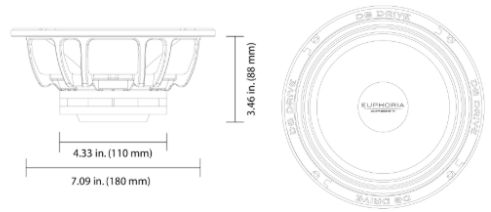

XPERT

Home > Xpert > Xpert Midranges > EXM8N

EXM8N

EXM8N 8" Neodymium Series Midrange Die-Cast Basket

[600 WATTS]

XPERT

Home > Xpert > Xpert Tweeters > EXT1NB

EXT1NB