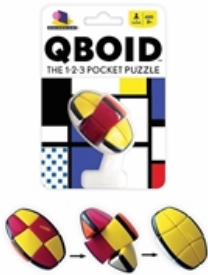

Blume Doll Asst.

\$14.99

NEW ARRIVALS

Pop My Hero Academia - Deku Full Cowl Glow in the Dark \$24.99

1 ADD TO CART

Pop Queen - Freddie Mercury Diamond Glitter Funko Pop \$24.99

1 ADD TO CART

Pop Rides Knight Rider Michael Knight with K.I.T.T. \$27.99 ~~\$31.99~~ -12%

1 ADD TO CART

Little Hands Playing Card Holder \$5.99

1 ADD TO CART

Overwatch Mercy Keychain Pop
\$6.50

1 ADD TO CART

Pattern Stacker Puzzle
\$15.99

1 ADD TO CART

Dot To Dot Puzzle
\$9.99

1 ADD TO CART

Dancing Robot Monkey
\$15.99

1 ADD TO CART

Qboid 123 Pocket Puzzle
\$11.99

1 ADD TO CART

Rubik's Junior Bear Cube
\$7.99

1 ADD TO CART

Guess Who: Finding Dory
\$24.99