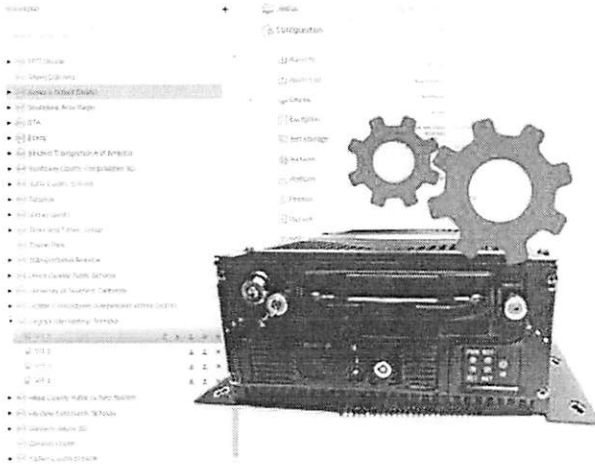

Remote Configuration

For further customization or support, Surebus provides admin users the ability to change their vehicle DVR's configuration while sitting at their remote computer. Communicating via cellular signal, the DVR can talk to the SureBus cloud instantly, and any changes will be deployed right away.

CAN Bus Visibility

Modern vehicles use a CAN Bus to transfer information between the various electronic vehicle systems. This communication network can provide a wide range of data that can be used to reduce running costs, improve driver safety, streamline maintenance processes and support environmental responsibility. Fortress Mobile's SureBus system is a warranty-friendly solution that connects into the CAN Bus system to remotely access added understanding into the performance and use of a vehicle