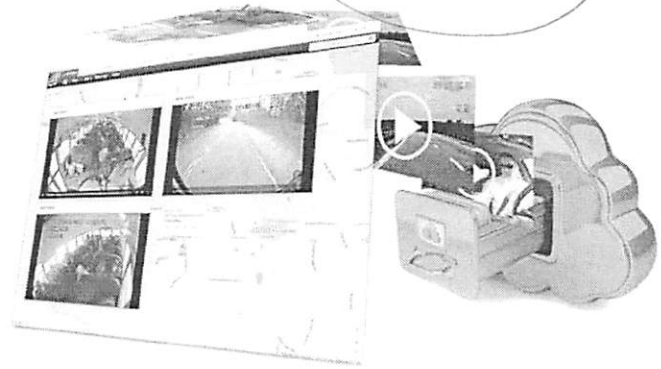

Online Storage

Stay ahead of the curve with Fortress Mobile WiFi and Cellular auto download technology, the smart network coverage for the ultimate solution in fleet vehicle management. Fortress Mobile provides automatic file retrieval systems using Wireless and Cellular technology. You can also able to use your own network drive and/or our cloud storage for convenient sharing of secure video links with password protections.

Remote Configuration

For further customization or support, Surebus provides admin users the ability to change their vehicle DVR's configuration while sitting at their remote computer. Communicating via cellular signal, the DVR can talk to the SureBus cloud instantly, and any changes will be deployed right away.

CAN Bus Visibility

Modern vehicles use a CAN Bus to transfer information between the various electronic vehicle systems. This communication network can provide a wide range of data that can be used to reduce running costs, improve driver safety, streamline maintenance processes and support environmental responsibility. Fortress Mobile's SureBus system is a warranty-friendly solution that connects into the CAN Bus system to remotely access added understanding into the performance and use of a vehicle