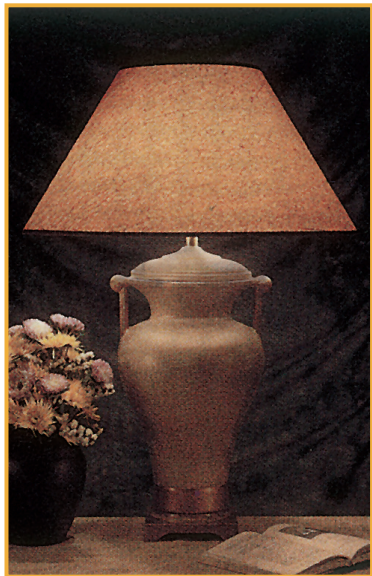

60 watt equivalent LED bulb. It delivers only a fraction of the light you need.