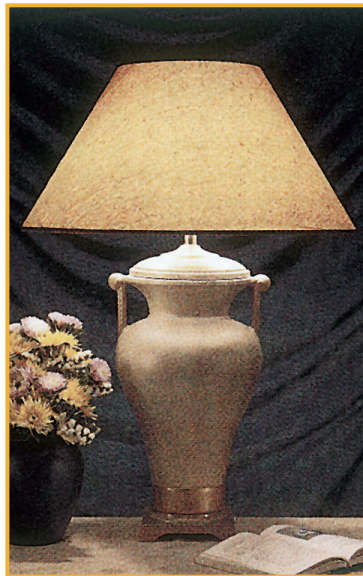

32 watt moreLamplight system. Delivers up to 10 times more task light.

* Reader bulbs are smaller than regular bulbs to enhance the diffusion of your lampshade and reduce glare. MoreLamplight uses any harp 8.5" (included with order) or taller.

** Photos are illustrative of lighting intensity. Results vary.

MoreLamplight screws right into your existing lamp socket – just like changing a light bulb. This is a patented retrofit lighting system* that delivers up to 10 times more light than the single bulb you are now using – for only 32 watts!

100% risk free trial and 3 year guarantee

Includes:

- The LED moreLamplight™ module
- (4) compact LED READER bulbs
- (1) lamp harp

**Go to morelamplight.com/nyt49
Use coupon code **NYT49** and
receive **$20 Off** with this special
introductory offer.
Or call us at **1-888-211-6305****